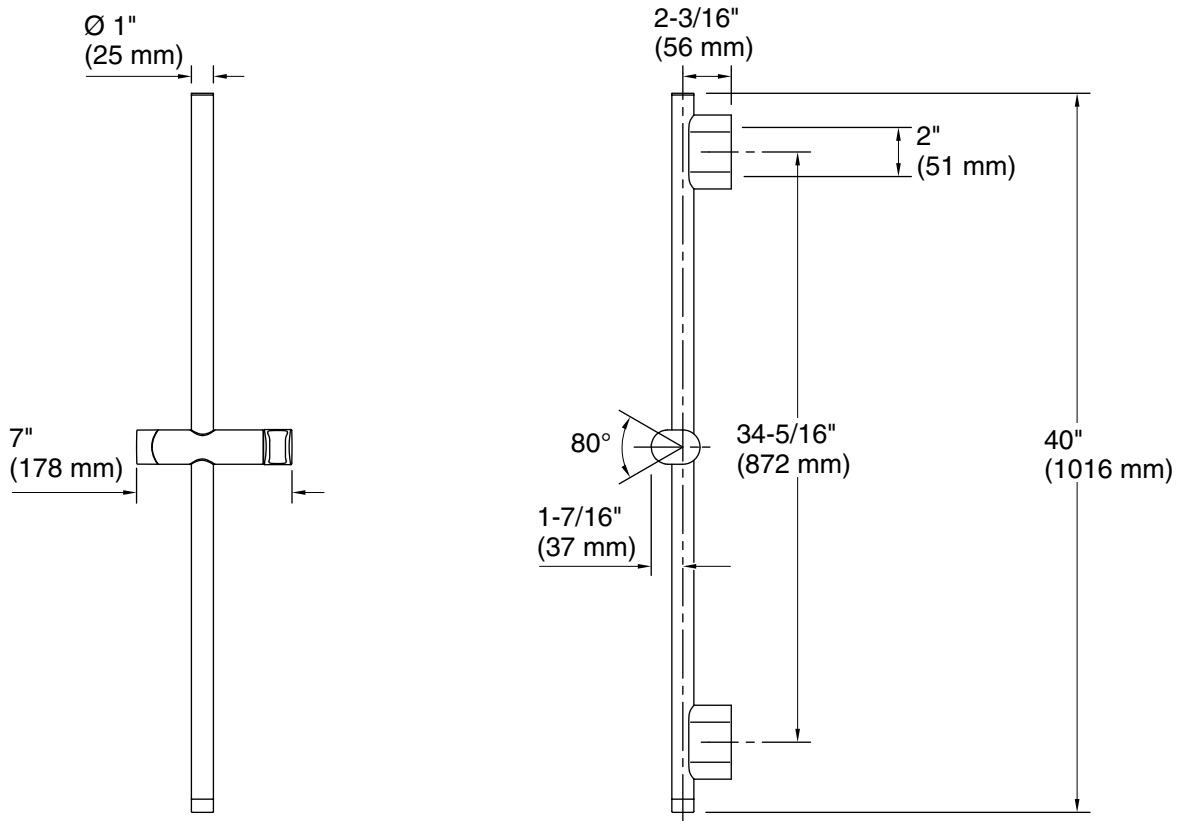

Technical Information

All product dimensions are nominal.