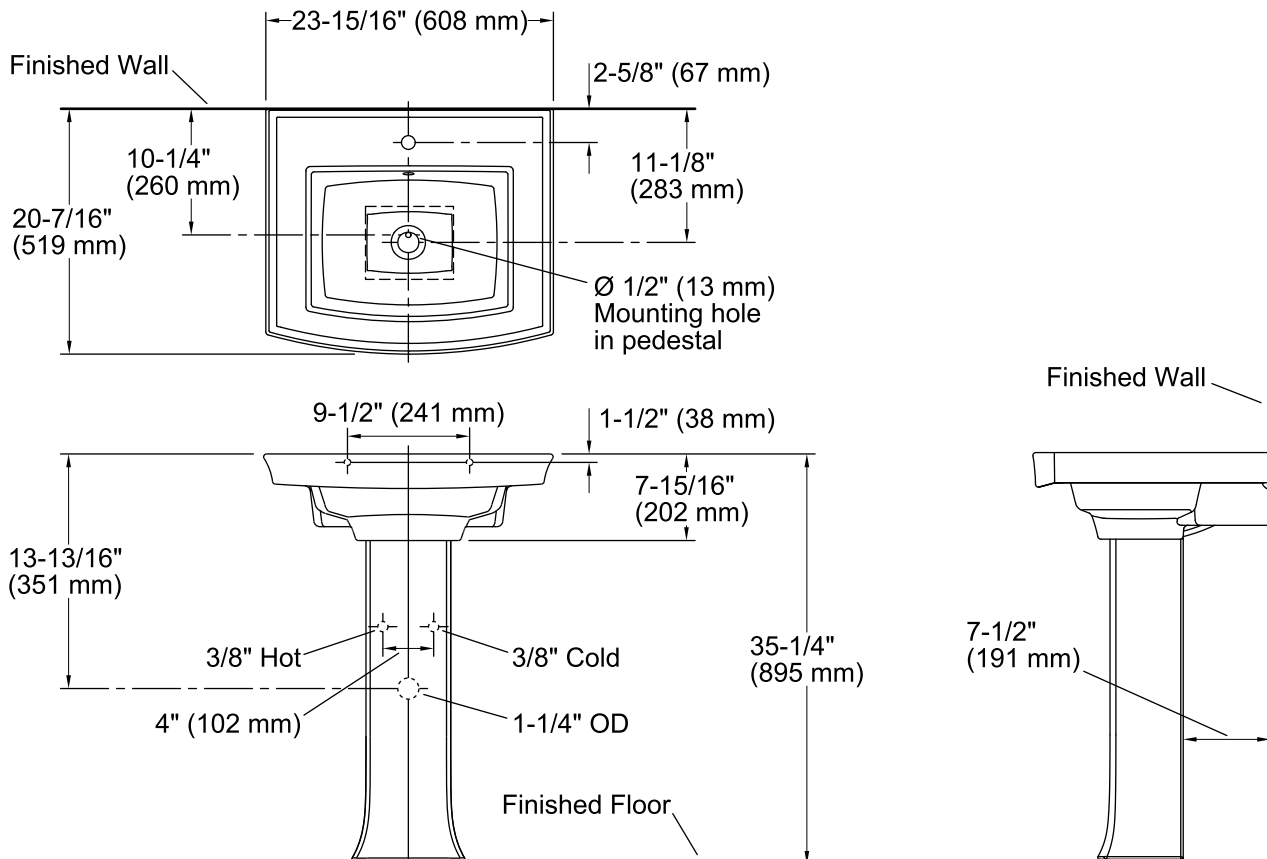

Features

- Single faucet hole.
- Classic rectangular basin.
- Overflow drain.
- Combination consists of the K-2358-1 basin and the K-2357 pedestal.
- Coordinates with other products in the Archer collection.

Material

- Vitreous china.

Installation

- Pedestal

Recommended Products/Accessories

K-7605-P Angle Supply with Stop (pair)
K-8998 P-Trap

Included Components

Product consists of:

K-2358-1 Pedestal Bathroom Sink Basin
K-2357 Bathroom Sink Pedestal

Additional Components:

Pedestal accessory pack
rubber pads

Codes/Standards

ASME A112.19.2/CSA B45.1

KOHLER® One-Year Limited Warranty

See website for detailed warranty information.

Technical Information

All product dimensions are nominal.

Bowl configuration:	Single
Installation:	Pedestal
Bowl area (Only):	Length: 16-1/4" (413 mm) Width: 11-15/16" (303 mm) Water depth: 4" (102 mm)
Number of deck holes:	1
Faucet hole(s):	1-3/8" (35 mm)
Drain hole:	1-3/4" (44 mm)