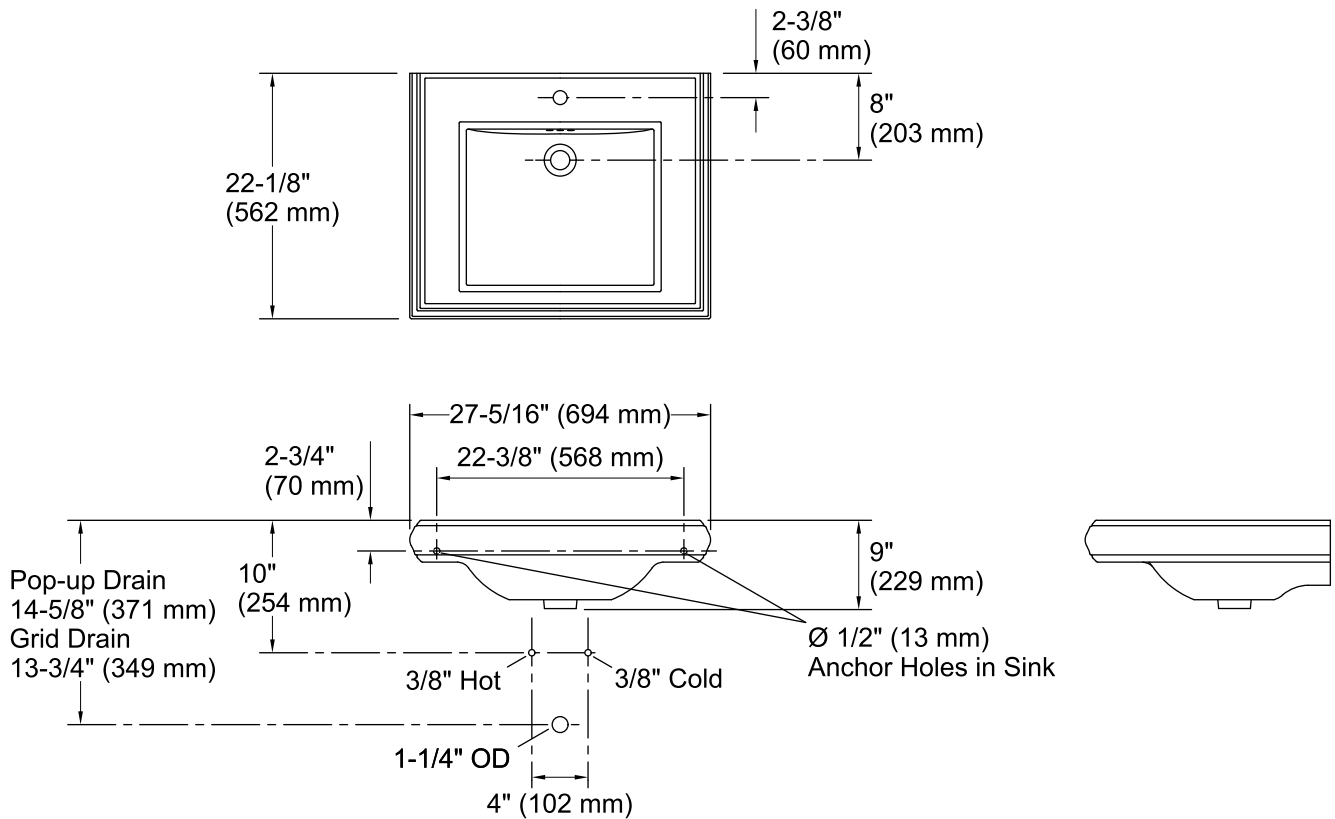

Features

- Single faucet hole.
- Refined rectangular basin.
- Overflow drain.
- Combines with the K-2267 pedestal to create the K-2258-1 Memoirs pedestal sink.
- Combines with the K-30010 Memoirs console table legs to create a complete console table solution.
- Coordinates with other products in the Memoirs collection.

Material

- Fireclay

Installation

- Pedestal or console table.

Recommended Products/Accessories

- K-2267 Bathroom Sink Pedestal
- K-30010 Console Table Legs

Codes/Standards

ASME A112.19.2/CSA B45.1

Technical Information

All product dimensions are nominal.

Bowl configuration:	Single
Installation:	Pedestal, Console table
Bowl area:	Length: 18" (457 mm) Width: 15" (381 mm) With overflow: Yes Water depth: 5-1/4" (133 mm)
Number of deck holes:	1
Faucet hole(s):	1-3/8" (35 mm)
Drain hole:	1-3/4" (44 mm)