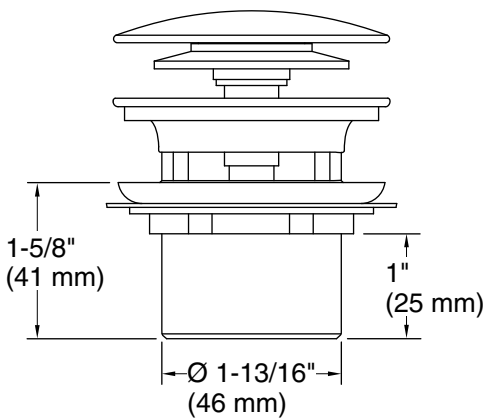

Features

- Center offset toe-tap drain in Brushed Nickel.
- For use with the Sterling Spectacle™ Freestanding Bath.

Material

- Premium metal construction for durability and reliability.
- KOHLER finishes resist corrosion and tarnishing.

Technical Information

All product dimensions are nominal.

Drain included: Yes

Notes

Install this product according to the installation instructions.