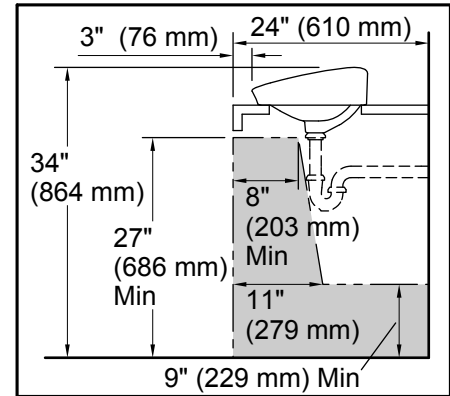

Color tiles intended for reference only.

Color	Code	Description
	0	White
	96	Biscuit
	NY	Dune
	7	Black Black™

Recommended ADA Installation

Technical Information

All product dimensions are nominal.

Installation:	Vessel
Bowl area:	Bowl depth: 3-1/2" (89 mm) Water depth: 2-13/16" (71 mm)
Drain hole:	1-3/4" (44 mm)
Template:	1317552-7, not required, included