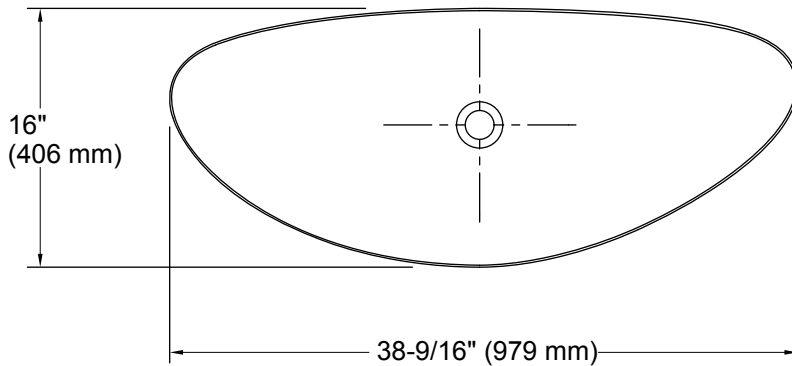

Color tiles intended for reference only.

Color	Code	Description
	0	White
	96	Biscuit
	NY	Dune
	7	Black Black™

Recommended ADA Installation

Technical Information

All product dimensions are nominal.

Installation:	Vessel
Bowl area:	Bowl depth: 3-1/2" (89 mm) Water depth: 2-13/16" (71 mm)
Drain hole:	1-3/4" (44 mm)
Template:	1317552-7, not required, included