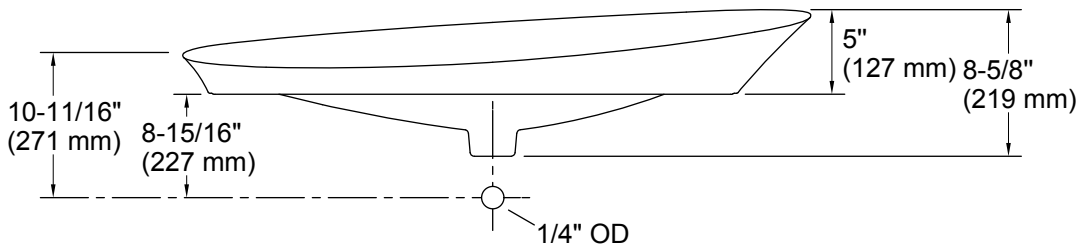

Color tiles intended for reference only.

Color	Code	Description
	0	White
	96	Biscuit
	NY	Dune
	7	Black Black™

Recommended ADA Installation

Technical Information

All product dimensions are nominal.

Installation:	Vessel
Bowl area:	Bowl depth: 3-1/2" (89 mm) Water depth: 2-13/16" (71 mm)
Drain hole:	1-3/4" (44 mm)
Template:	1317552-7, not required, included