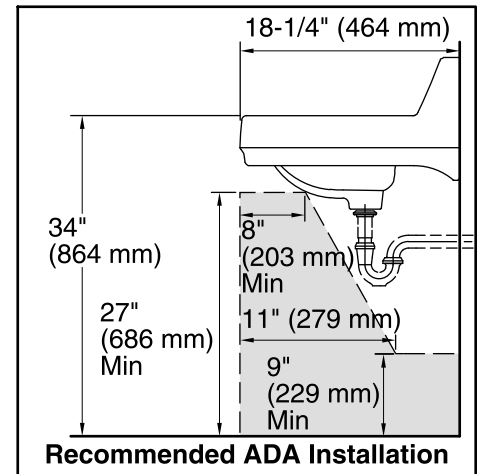

Features

- Made from premium materials that withstand high-volume usage
- Constructed of vitreous china
- 20-3/4"L x 18-1/4"W
- Wall-mount installation
- Faucet not included
- Includes wall hanger
- Drilled for concealed arm carrier

Recommended Products/Accessories

K-8998 P-Trap

Included Components

Additional Components:
Hanger(s)

ADA

Codes/Standards

ASME A112.19.2/CSA B45.1
ADA
ICC/ANSI A117.1

KOHLER® One-Year Limited Warranty

Technical Information

All product dimensions are nominal.

| | |
|-----------------------|--|
| Bowl configuration: | Single |
| Installation: | Wall-mount |
| Bowl area (Center): | Length: 10" (254 mm) Width: 15" (381 mm) With overflow: Yes Water depth: 3-1/4" (83 mm) |
| Number of deck holes: | 3 |
| Faucet hole spacing: | 8" (203 mm) |
| Faucet hole(s): | 1-3/8" (35 mm) |
| Drain hole: | 1-3/4" (44 mm) |