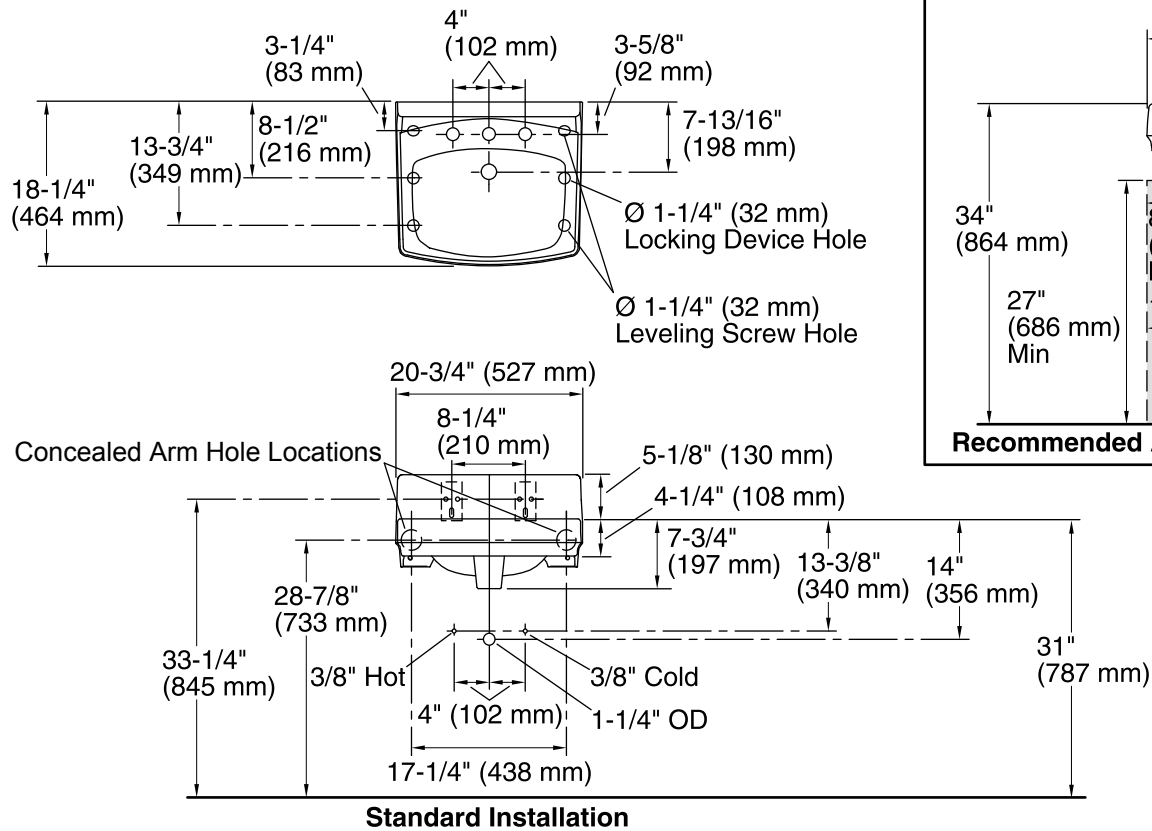

Features

- Made from premium materials that withstand high-volume usage
- Constructed of vitreous china
- 20-3/4"L x 18-1/4"W
- Wall-mount installation
- Faucet not included
- Includes wall hanger
- Drilled for concealed arm carrier

Recommended Products/Accessories

K-8998 P-Trap

Included Components

Additional Components:
Hanger(s)

ADA

Codes/Standards

ASME A112.19.2/CSA B45.1
ADA
ICC/ANSI A117.1

KOHLER® One-Year Limited Warranty

Technical Information

All product dimensions are nominal.

| | |
|-----------------------|--|
| Bowl configuration: | Single |
| Installation: | Wall-mount |
| Bowl area (Center): | Length: 10" (254 mm) Width: 15" (381 mm) With overflow: Yes Water depth: 3-1/4" (83 mm) |
| Number of deck holes: | 3 |
| Faucet hole spacing: | 8" (203 mm) |
| Faucet hole(s): | 1-3/8" (35 mm) |
| Drain hole: | 1-3/4" (44 mm) |