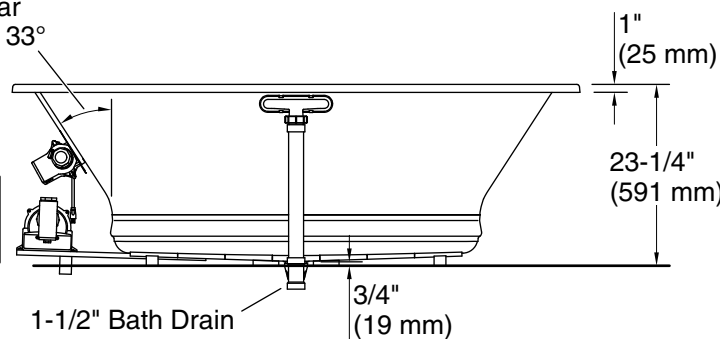

THE BOLD LOOK
OF **KOHLER**®

No change in measurements if connected with drain illustrated. (K-7272)

Drop-in Rim Detail

Blower Motor Access
30" (762 mm) W x 15" (381 mm) H Min

Lumbar
Angle 33°

Required Electrical Service

Surface:

Air bath: 120 V, 15 A, 60 Hz

Technical Information

All product dimensions are nominal.

Installation: Drop-in, Undermount

Drain location: Center

Basin area, bottom: 45-3/4" x 25-15/16" (1162 mm x 659 mm)

Basin area, top: 65-3/8" x 29-5/16" (1661 mm x 745 mm)

Weight: 113 lbs (51.3 kg)

Minimum floor load: 60 lbs/ft² (292.9 kg/m²)

Water depth: 19-7/16" (494 mm)

Water capacity: 112.9 gal (427.4 L)

Cutout: Drop-in, 71-1/2" x 35-1/2" (1816 mm x 902 mm)