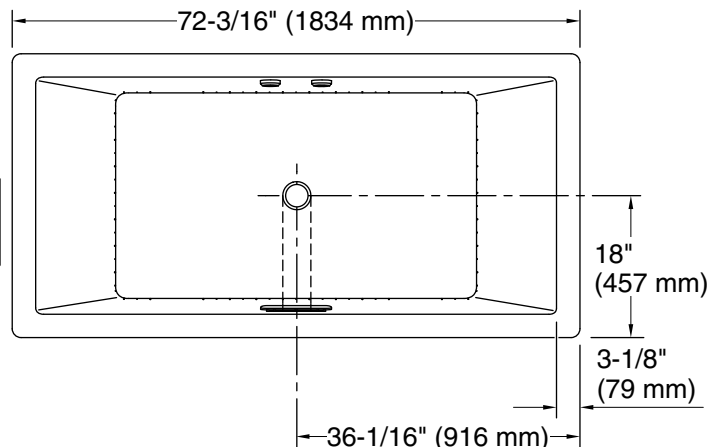

THE BOLD LOOK
OF **KOHLER**®

No change in measurements if connected with drain illustrated. (K-7272)

Drop-in Rim Detail

Blower Motor Access
30" (762 mm) W x 15" (381 mm) H Min

Lumbar
Angle 33°

Required Electrical Service

Surface:

Air bath: 120 V, 15 A, 60 Hz

Technical Information

All product dimensions are nominal.

Installation: Drop-in, Undermount

Drain location: Center

Basin area, bottom: 45-3/4" x 25-15/16" (1162 mm x 659 mm)

Basin area, top: 65-3/8" x 29-5/16" (1661 mm x 745 mm)

Weight: 113 lbs (51.3 kg)

Minimum floor load: 60 lbs/ft² (292.9 kg/m²)

Water depth: 19-7/16" (494 mm)

Water capacity: 112.9 gal (427.4 L)

Cutout: Drop-in, 71-1/2" x 35-1/2" (1816 mm x 902 mm)