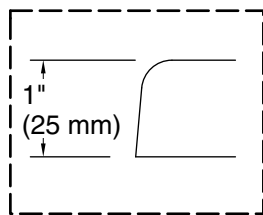

THE BOLD LOOK
OF **KOHLER**®

No change in measurements if connected with drain illustrated. (K-7272)

Drop-in Rim Detail

Blower Motor Access
30" (762 mm) W x 15" (381 mm) H Min

Lumbar
Angle 33°

Required Electrical Service