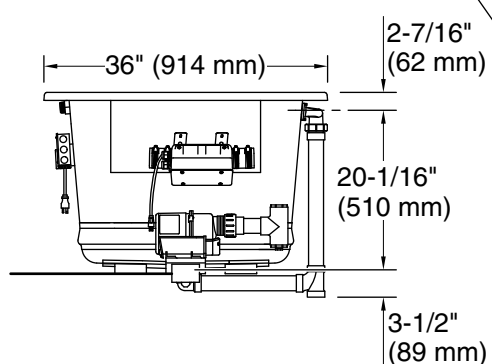

THE BOLD LOOK
OF **KOHLER**®

No change in measurements if connected with drain illustrated. (K-7272)

Drop-in Rim Detail

Blower Motor Access
30" (762 mm) W x 15" (381 mm) H Min

Lumbar
Angle 33°

Required Electrical Service

Surface:

Air bath: 120 V, 15 A, 60 Hz

Technical Information

All product dimensions are nominal.

Installation: Drop-in, Undermount

Drain location: Center

Basin area, bottom: 45-3/4" x 25-15/16" (1162 mm x 659 mm)

Basin area, top: 65-3/8" x 29-5/16" (1661 mm x 745 mm)

Weight: 113 lbs (51.3 kg)

Minimum floor load: 60 lbs/ft² (292.9 kg/m²)

Water depth: 19-7/16" (494 mm)

Water capacity: 112.9 gal (427.4 L)

Cutout: Drop-in, 71-1/2" x 35-1/2" (1816 mm x 902 mm)