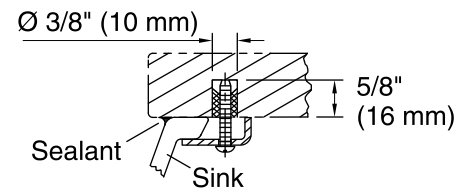

### Technical Information

All product dimensions are nominal.

- Bowl configuration: Single
- Installation: Under-mount
- Bowl area (Only): Length: 17" (432 mm)  
Width: 14" (356 mm)  
Water depth: 6-3/8" (162 mm)
- Drain hole: 1-3/4" (44 mm)
- Template: 1151011-7, required, included