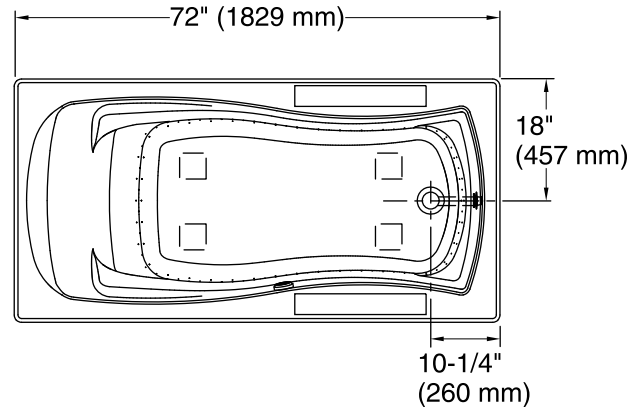

No change in measurements if connected with drain illustrated. (K-7166-AF)

 Recommended Faucet Location

Access Panel
20" (508 mm) W x
15" (381 mm) H Min

Required Electrical Service

One circuit required, protected with Class A Ground-Fault Circuit-Interrupter (GFCI). Outside North America, this device may be known as a Residual Current Device (RCD).

Heated Surface: 120 V, 15 A

Technical Information

All product dimensions are nominal.

Installation: Three-wall alcove
 Drain location: Right
 Basin area, bottom: 50" x 24" (1270 mm x 610 mm)
 Basin area, top: 65" x 27" (1651 mm x 686 mm)
 Weight: 77 lbs (34.9 kg)
 Minimum floor load: 39.1 lbs/ft² (190.9 kg/m²)
 Water depth: 14" (356 mm)
 Water capacity: 72 gal (272.5 L)
 Electrical component rating: Heated Surface: 120 V, 0.5 A, 60 Hz, 65 W
 Minimum flat for door: 2-1/8" (54 mm)