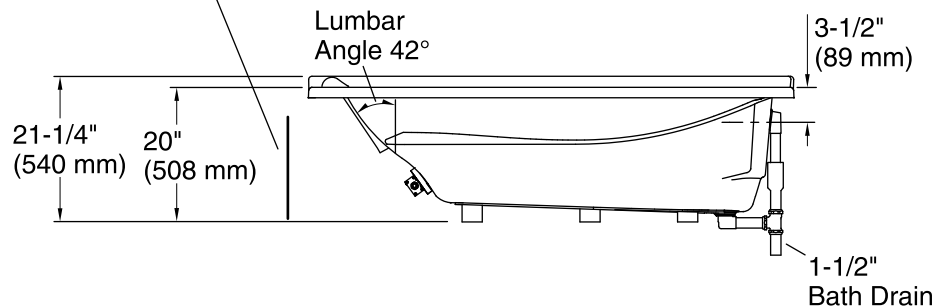

No change in measurements if connected with drain illustrated. (K-7166-AF)

 Recommended Faucet Location

Access Panel
20" (508 mm) W x
15" (381 mm) H Min

Required Electrical Service

One circuit required, protected with Class A Ground-Fault Circuit-Interrupter (GFCI). Outside North America, this device may be known as a Residual Current Device (RCD).

Heated Surface: 120 V, 15 A

Technical Information

All product dimensions are nominal.

Installation: Three-wall alcove
 Drain location: Right
 Basin area, bottom: 50" x 24" (1270 mm x 610 mm)
 Basin area, top: 65" x 27" (1651 mm x 686 mm)
 Weight: 77 lbs (34.9 kg)
 Minimum floor load: 39.1 lbs/ft² (190.9 kg/m²)
 Water depth: 14" (356 mm)
 Water capacity: 72 gal (272.5 L)
 Electrical component rating: Heated Surface: 120 V, 0.5 A, 60 Hz, 65 W
 Minimum flat for door: 2-1/8" (54 mm)