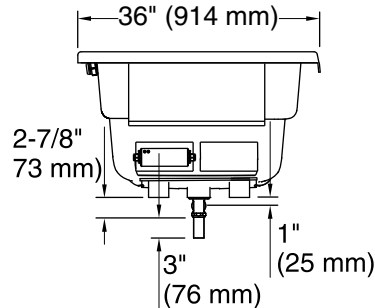

No change in measurements if connected with drain illustrated. (K-7166-AF)

 Recommended Faucet Location

Access Panel
20" (508 mm) W x
15" (381 mm) H Min

Required Electrical Service

One circuit required, protected with Class A Ground-Fault Circuit-Interrupter (GFCI). Outside North America, this device may be known as a Residual Current Device (RCD).

Heated Surface: 120 V, 15 A

Technical Information

All product dimensions are nominal.

Installation: Three-wall alcove
 Drain location: Right
 Basin area, bottom: 50" x 24" (1270 mm x 610 mm)
 Basin area, top: 65" x 27" (1651 mm x 686 mm)
 Weight: 77 lbs (34.9 kg)
 Minimum floor load: 39.1 lbs/ft² (190.9 kg/m²)
 Water depth: 14" (356 mm)
 Water capacity: 72 gal (272.5 L)
 Electrical component rating: Heated Surface: 120 V, 0.5 A, 60 Hz, 65 W
 Minimum flat for door: 2-1/8" (54 mm)