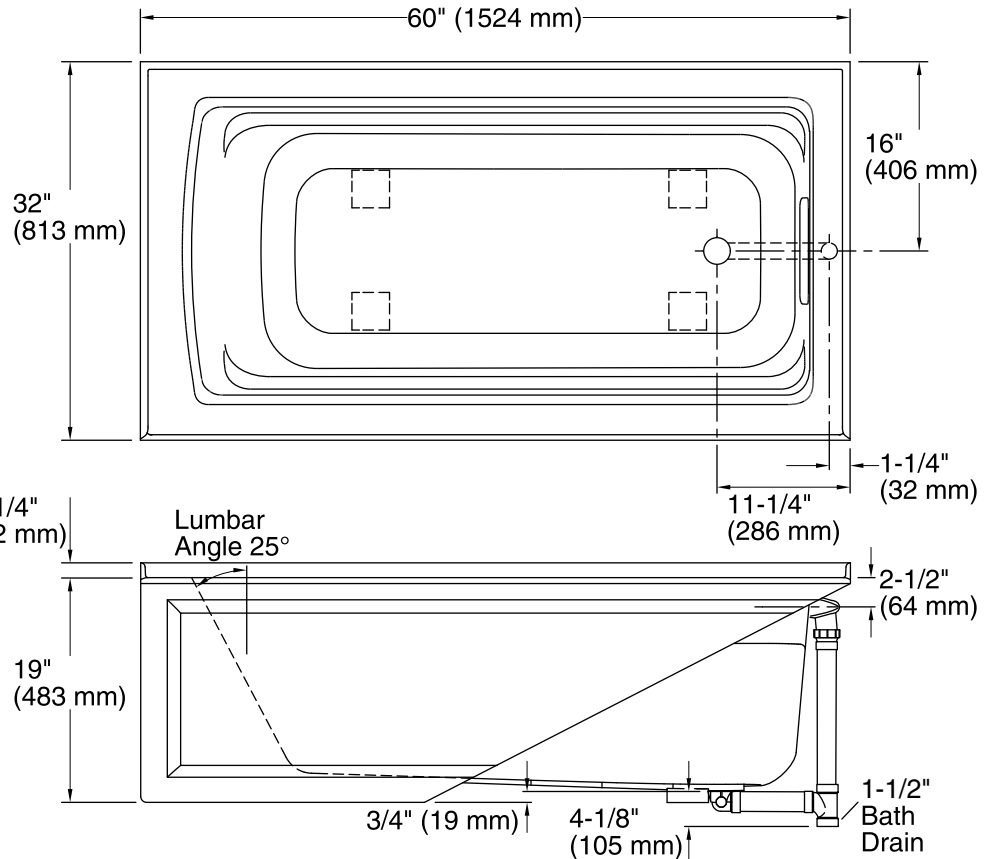

Features

- Comfort Depth® design offers a convenient 19-inch step-over height while retaining the same depth as a standard 21-inch bath.
- Molded lumbar support offers extra comfort while bathing.
- Slotted overflow allows for deep soaking.
- Integral apron.
- Integral flange helps prevent water from seeping behind wall and simplifies alcove installation.
- Textured bottom surface
- Right-hand drain.
- Requires K-7271 or K-7272 Clearflo slotted overflow bath drain (sold separately).
- Coordinates with other products in the Archer collection.

No change in measurements if connected with drain illustrated. (K-7272)

Technical Information

All product dimensions are nominal.

Installation:	Three-wall alcove
Drain location:	Right
Basin area, bottom:	45-1/8" x 19-11/16" (1146 mm x 500 mm)
Basin area, top:	52-3/4" x 25-5/16" (1340 mm x 643 mm)
Weight:	80 lbs (36.3 kg)
Minimum floor load:	45 lbs/ft ² (219.7 kg/m ²)
Water depth:	15" (381 mm)
Water capacity:	58 gal (219.6 L)
Minimum flat for door:	2-3/16" (56 mm)

Notes

- Measure your actual product for rough-in details. Install this product according to the installation instructions.
- The hot water supply should be 70% of the capacity of the bath or greater. Installations will vary.
- ADA compliant when installed to the specific requirements of these regulations.