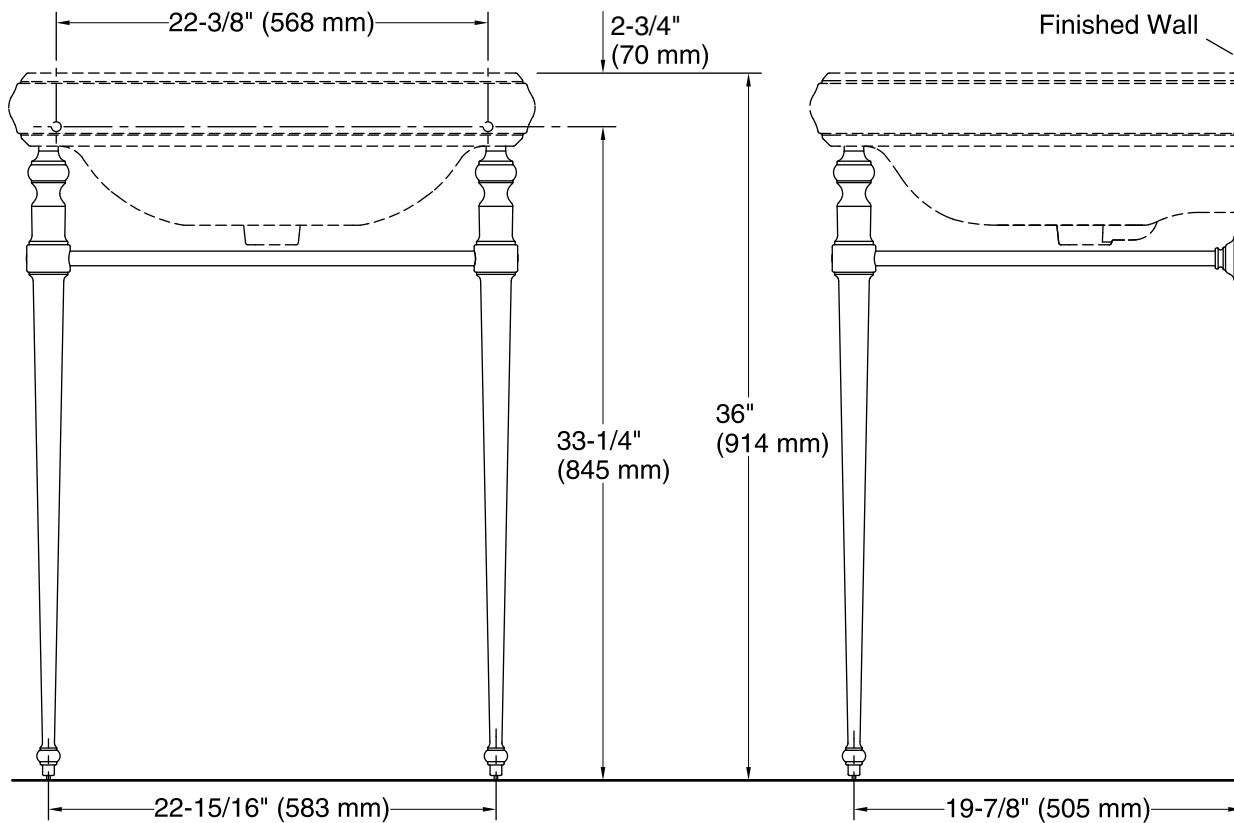

Technical Information

All product dimensions are nominal.

Notes

Install this product according to the installation instructions.