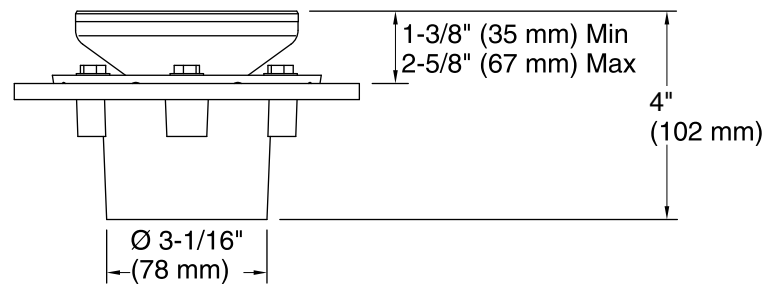

Technical Information

All product dimensions are nominal.

Drain included: Yes

Notes

Install this product according to the installation instructions.