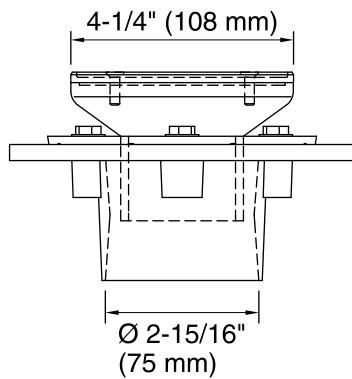

### Features

- Full-assembly drain includes grid, brass throat and cast iron drain body.
- Removable round-shaped grid plate.
- Reversible collar accommodates a range of tile thicknesses.
- 3" cast iron drain body inlet to fit 2" and 3" metal connection.
- Brass construction drain throat.
- KOHLER finishes resist corrosion and tarnishing.
- Through-the-floor tile-in installation.

### Technical Information

All product dimensions are nominal.

Drain included: Yes