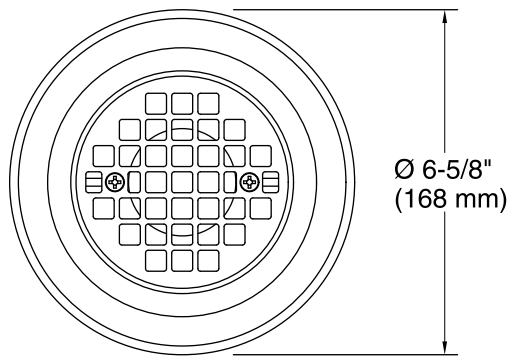

Technical Information

All product dimensions are nominal.

Drain included: Yes

Notes

Install this product according to the installation instructions.