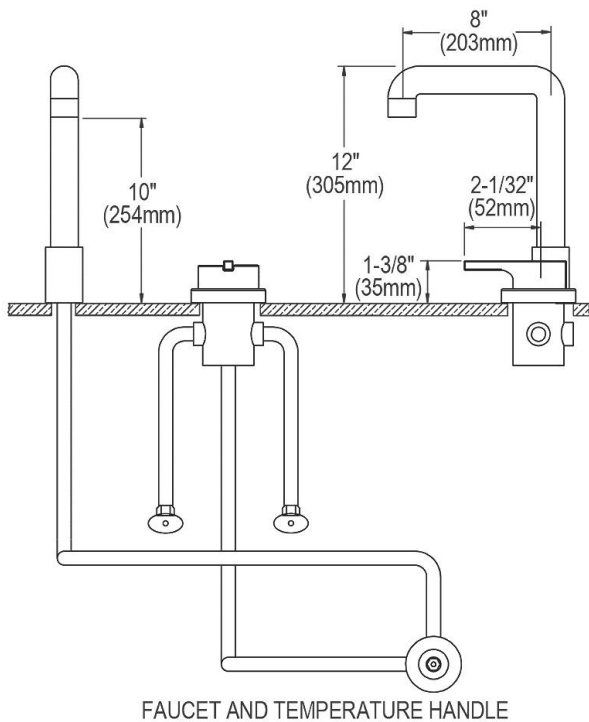

In keeping with our policy of continuing product improvement, Just Mfg reserves the right to change product specifications without notice. Please visit justmfg.com for the most current version of Just Mfg product specification sheets. This specification describes a product with design, quality, and functional benefits to the user. When making a comparison of other producers' offerings, be certain these features are not overlooked.