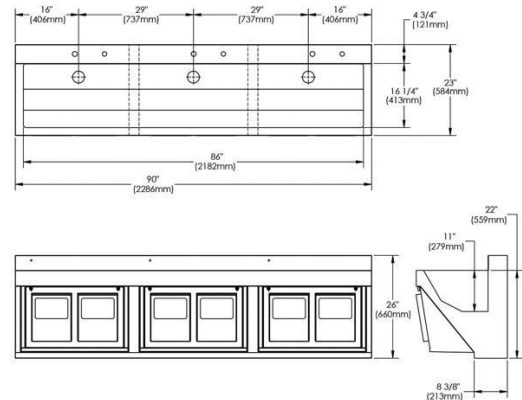

PART: _____ QTY: _____

PROJECT: _____

CONTACT: _____

DATE: _____

NOTES: _____

APPROVAL: _____

In keeping with our policy of continuing product improvement, Just Mfg reserves the right to change product specifications without notice. Please visit justmfg.com for the most current version of Just Mfg product specification sheets. This specification describes a product with design, quality, and functional benefits to the user. When making a comparison of other producers' offerings, be certain these features are not overlooked.