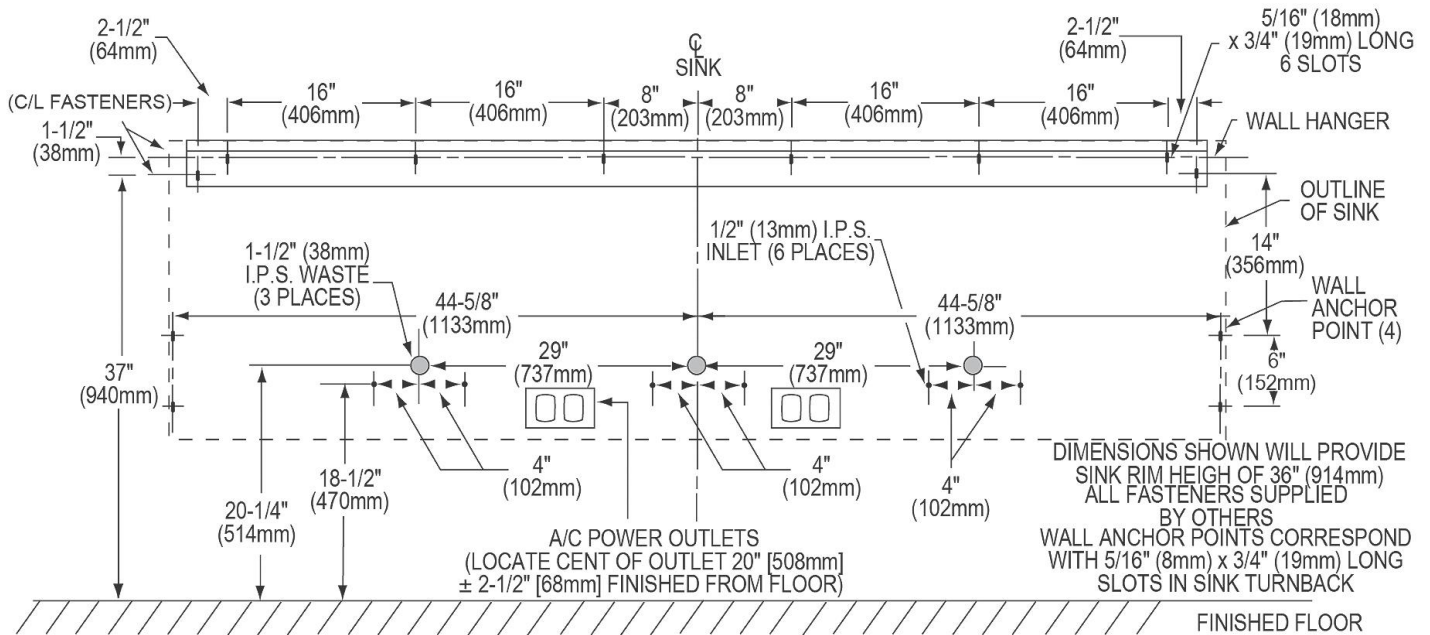

In keeping with our policy of continuing product improvement, Just Mfg reserves the right to change product specifications without notice. Please visit justmfg.com for the most current version of Just Mfg product specification sheets. This specification describes a product with design, quality, and functional benefits to the user. When making a comparison of other producers' offerings, be certain these features are not overlooked.