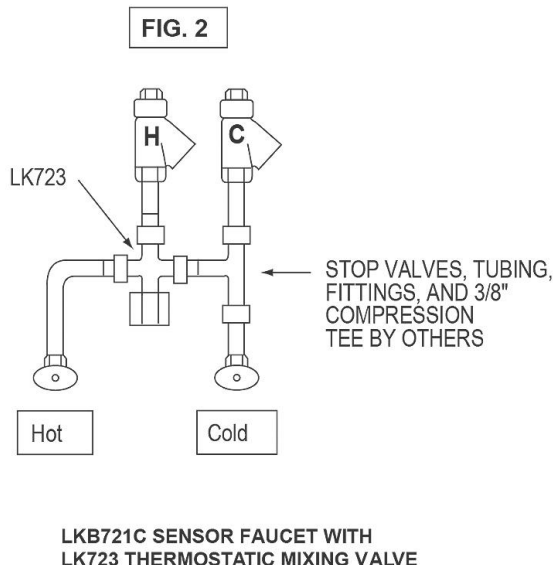

Hole Drilling Configurations:

Hole #	Description
4S1H	4 Faucet Holes on 24" Centers

Quality Grade Plumbing Products.

Since 1933 we have become the industry standard for designing and producing quality grade plumbing products and fixtures. Our role as an industry leader remains unsurpassed.

SPECIFICATIONS

FIG. 1

TRIPLE STATION ROUGH-IN

In keeping with our policy of continuing product improvement, Just Mfg reserves the right to change product specifications without notice. Please visit justmfg.com for the most current version of Just Mfg product specification sheets. This specification describes a product with design, quality, and functional benefits to the user. When making a comparison of other producers' offerings, be certain these features are not overlooked.