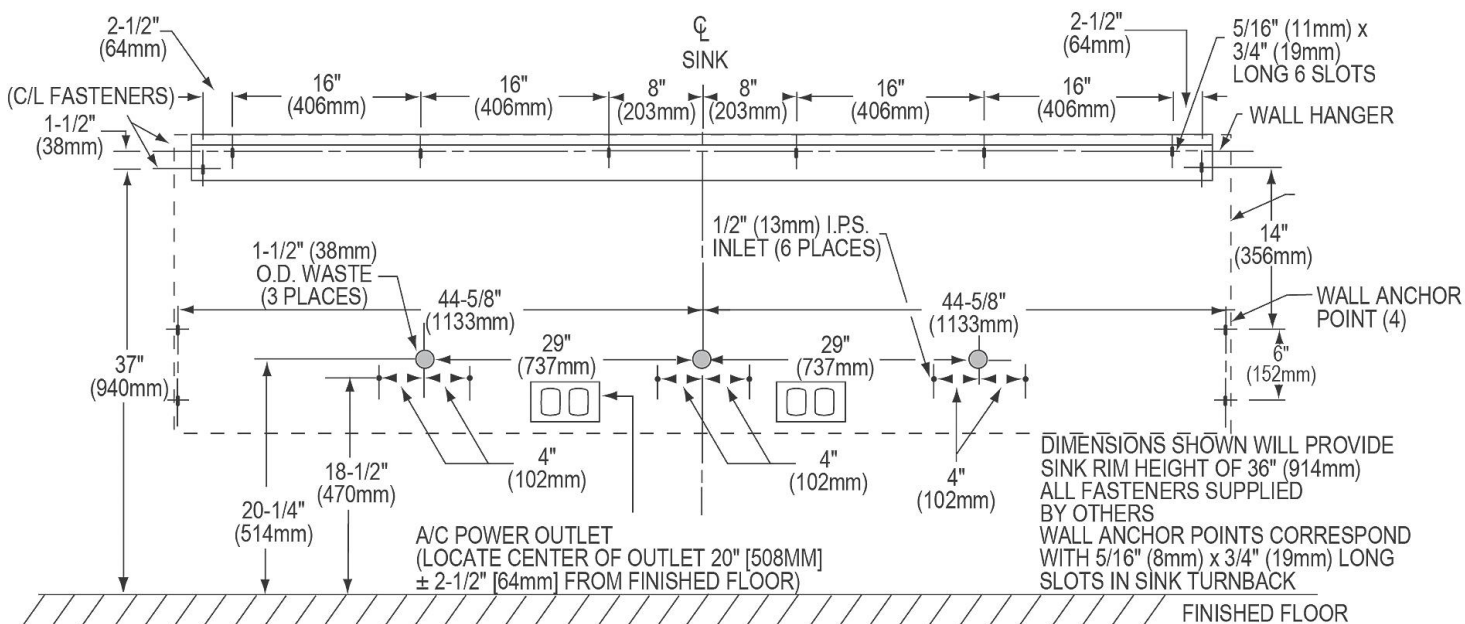

SPECIFICATIONS