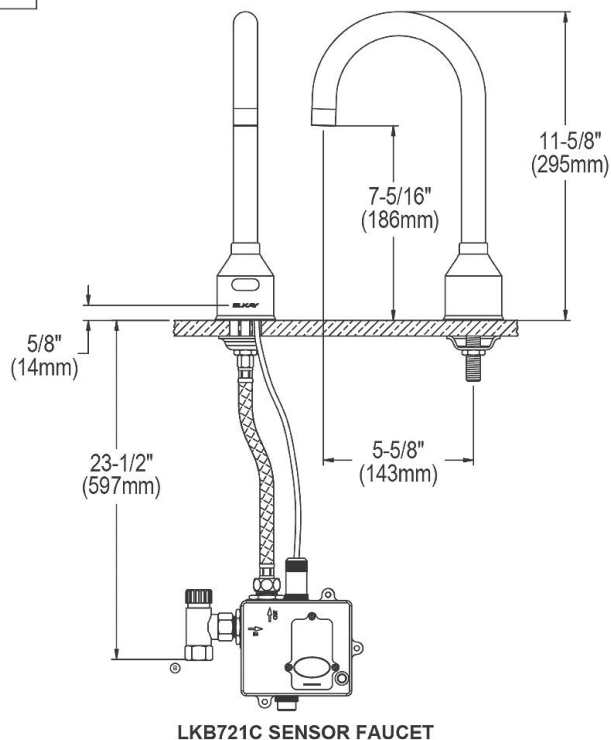

Material:	304 Stainless Steel
Finish:	Buffed Satin
Gauge:	14
Weight Without Packaging:	128.5
Number of Bowls:	1
Sink Dimensions:	96" x 20" x 18"
Bowl 1 Dimensions:	93" x 16-1/2" x 8"
Drainboard Location:	No drainboard
Backsplash Height:	10
Drain Size:	3-1/2" (89mm)
Drain Location:	Center

Hole Drilling Configurations:

Hole #	Description
4S1H	4 Faucet Holes on 24" Centers

Quality Grade Plumbing Products.

Since 1933 we have become the industry standard for designing and producing quality grade plumbing products and fixtures. Our role as an industry leader remains unsurpassed.

SPECIFICATIONS

FIG. 1

TRIPLE STATION ROUGH-IN

In keeping with our policy of continuing product improvement, Just Mfg reserves the right to change product specifications without notice. Please visit justmfg.com for the most current version of Just Mfg product specification sheets. This specification describes a product with design, quality, and functional benefits to the user. When making a comparison of other producers' offerings, be certain these features are not overlooked.