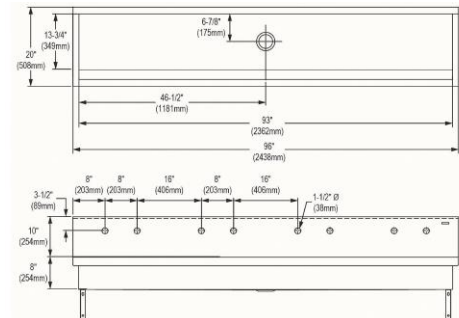

Quality Grade Plumbing Products.

Since 1933 we have become the industry standard for designing and producing quality grade plumbing products and fixtures. Our role as an industry leader remains unsurpassed.

Product Compliance: ASME A112.19.3/CSA B45.4

[Clean and Care Manual (PDF)](#)

[Installation Instructions (PDF) - 2000000893](#)

[Warranty (PDF)](#)