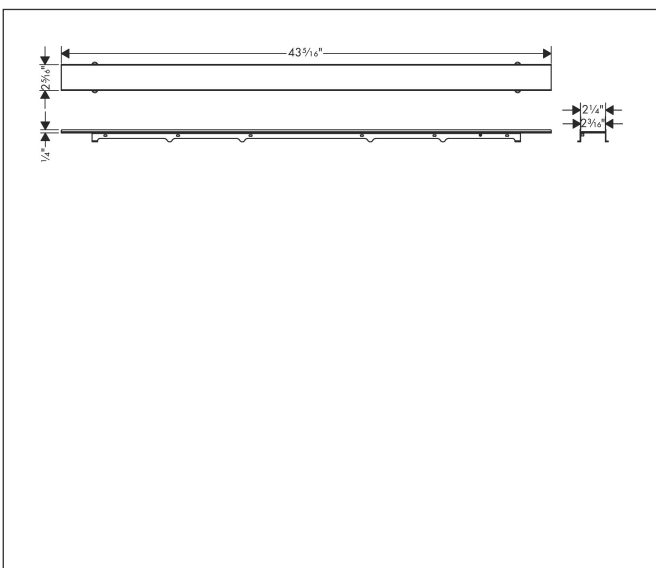

Brand	hansgrohe
Art. Name	RainDrain Rock Trim 39 3/8" Cut to Size and Tileable
Art. Nr.	56033001
Surface	n.a.
Pos.	1

Product Picture

Features

- Consists of: tileable trim, grate removal tool
- Mounting type: free in the floor, two-sided
- Can be shortened on site
- Frameless design
- Tile thickness: up to 40 mm
- Suitable for every type of tile and tile thickness
- Where to use: new construction, renovation
- Grate removal tool allows easy removal of the trim
- easy to clean
- 50 mm excess length on both sides
- can be shortened to a minimum of 1000 mm
- Grate material: Stainless Steel 304 (1.4301)
- Suitable for primary drainage

Drawing

Technology