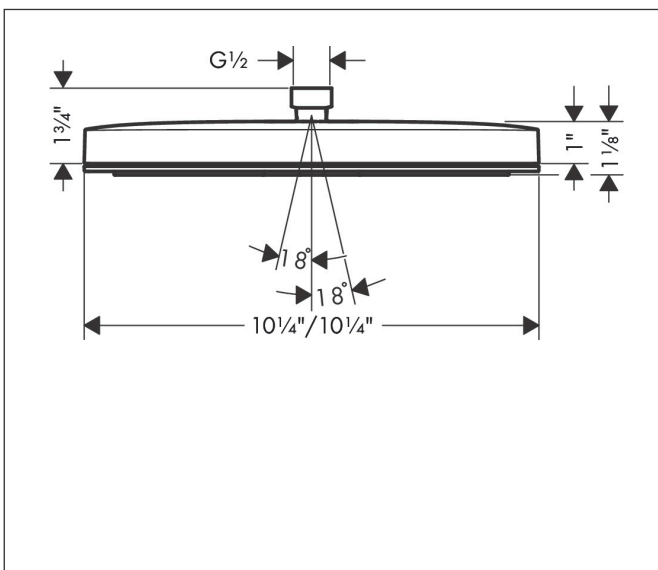

Brand hansgrohe
 Art. Name **Pulsify E** Showerhead 260 1-Jet, 1.75 GPM
 Art. Nr. 24332821
 Surface brushed nickel
 Pos. 1

Product Picture

Drawing

Features

- Shower head size: 260 x 260 mm
- Spray modes: PowderRain
- Fast Drain empties the overhead shower from an angle of 10°
- Spray face finish: graphite
- Flow: 1.75 GPM (6.6 L/Min)