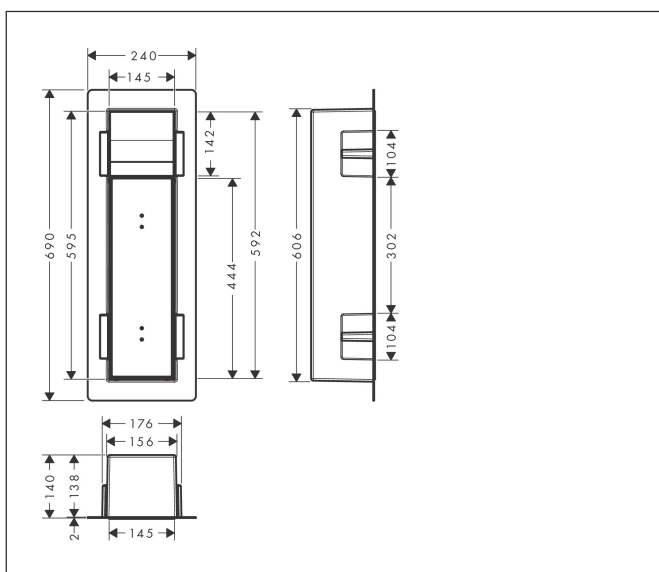

Brand	hansgrohe
Art. Name	XtraStoris Rock Recessed toilet brush holder with toilet paper holder and tileable door
Art. Nr.	56062670
Surface	matte black
Pos.	1

Product Picture

Features

- Consists of: wall niche with tileable door, Toilet Brush Holder, Toilet roll holder, installation set, sealing set
- Tileable Push-Open door
- Depth of the tileable door: 12 mm
- Installation depth: 140 mm
- Where to use: new construction, renovation
- Easy to clean surface
- Easy adjustment to tile thickness
- frameless design
- Wall type: drywall construction, solid wall construction
- Material sealing set: Polystyrene (PS)
- Material wall niche: Stainless Steel 304 (1.4301)
- Material of the brush holder plastic, chromed
- Dimensions wall niche: 595 x 145 x 140 (HxWxD)

Drawing

Technology