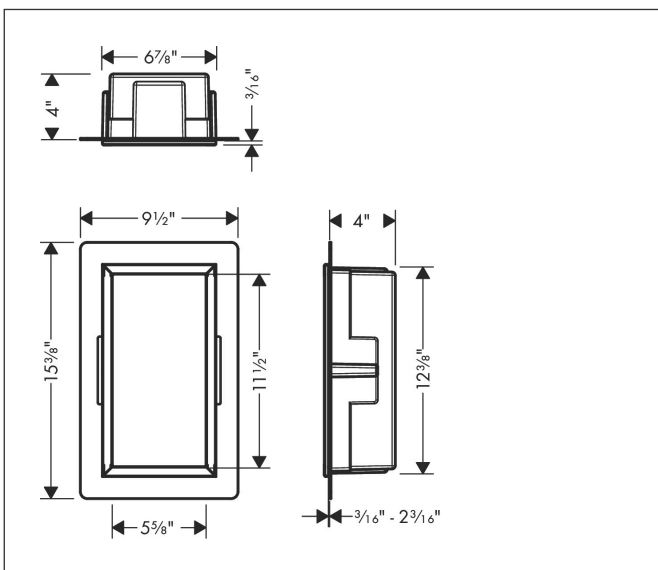

Brand hansgrohe
 Art. Name **XtraStoris Original** Wall niche with frame 12"x 6"x 4"
 Art. Nr. 56057700
 Surface matte white
 Pos. 1

Product Picture

Features

- Consists of: wall niche with frame, sealing set
- Installation depth: 100 mm
- Where to use: new construction, renovation
- Easy to clean surface
- Suitable for use in wet areas
- Wall type: drywall construction, solid wall construction
- Material sealing set: Polystyrene (PS)
- Material wall niche: Stainless Steel 304 (1.4301)
- Surface of the wall niche powder-coated stainless steel
- Dimensions wall niche: 300 x 150 x 100 mm (HxWxD)
- Required dimensions for sealing set: 313 x 175 x 100 mm (HxWxD)

Drawing

Technology