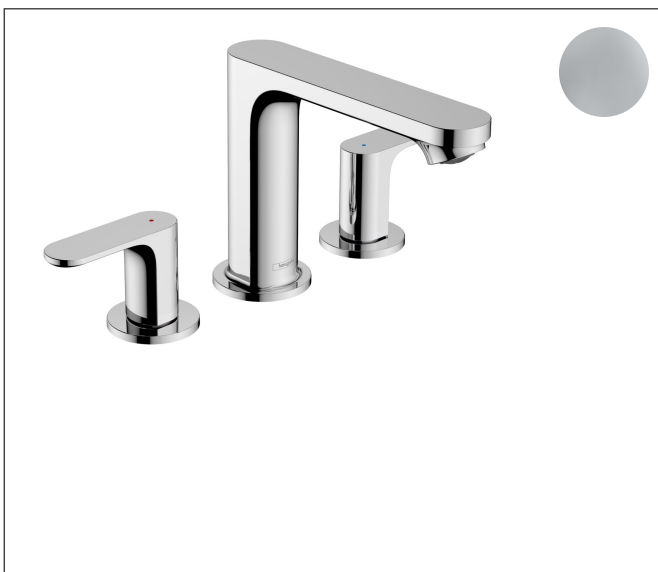

Brand hansgrohe
 Art. Name **Rebris S** Widespread Faucet 110 with Pop-Up Drain
 Art. Nr. 72530001
 Surface chrome
 Pos. 1

Product Picture

Features

- Consists of: Widespread faucet, Pop-up assembly
- Spout height: 107 mm
- Spray modes: Aerated spray
- Flow: 1.2 GPM (4.5 L/Min)
- 90° ceramic valves
- Includes pop-up drain
- Material waste set: Metal