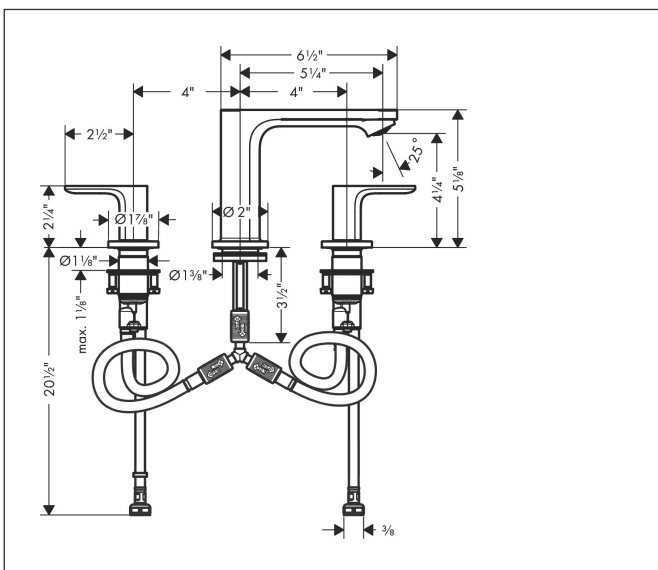

Brand hansgrohe
 Art. Name **Rebris S** Widespread Faucet 110 with Pop-Up Drain
 Art. Nr. 72530001
 Surface chrome
 Pos. 1

Product Picture

Features

- Consists of: Widespread faucet, Pop-up assembly
- Spout height: 107 mm
- Spray modes: Aerated spray
- Flow: 1.2 GPM (4.5 L/Min)
- 90° ceramic valves
- Includes pop-up drain
- Material waste set: Metal

Drawing

Technology