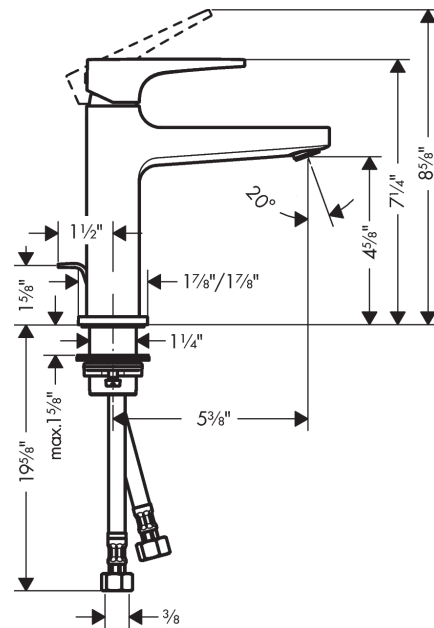

Metropol
Single-Hole Faucet 110 with Loop Handle and Pop-Up Drain, 1.2 GPM
 Finishes : **chrome** Part no. : **74506001**

Description

Features

- Aerated spray
- Flow: 1.2 GPM (4.5 L/Min)
- Ceramic cartridge
- Includes pop-up drain

Item details

List Price \$ 412.00

Technology

Compliance

Product image

Scale drawing

Metropol
Single-Hole Faucet 110 with Loop Handle and Pop-Up Drain, 1.2 GPM
 Finishes : **chrome** Part no. : **74506001**

Exploded drawing

Year of production: >10/17

Metropol

Single-Hole Faucet 110 with Loop Handle and Pop-Up Drain, 1.2 GPM

Finishes : **chrome** Part no. : **74506001**

Spare parts list

Year of production: >10/17

Pos.	Description	Part no.	Price	PU
1	handle	93009000	-	1
2	screw cover	95704000	-	1
3	flange	92625000	-	1
4	nut	92689000	-	1
5	O-ring 27x1,5	92527000	-	1
6	O-ring 25x1,5	98146000	-	1
7	cartridge, assy	95973001	-	1
8	seal	98865000	-	1
9	adapter for cartridge	92628000	-	1
10	adapter for cartridge	98866000	-	1
11	O-ring 23x2	98398000	-	1
12	aerator M22x1	93098000	-	1
13	service tool	95661000	-	1
14	O-ring 32x1,5	92936000	-	1
15	escutcheon	93048000	-	1
16	flat seal	98749000	-	1
17	fixing set (Ø 32)	13961000	-	1
18	lever collar	97548000	-	1
19	connection hose 23½" M8x0,75 3/8"	98600001	-	1
20	pull rod	96657000	-	1
a	pop up waste	88509000	-	1