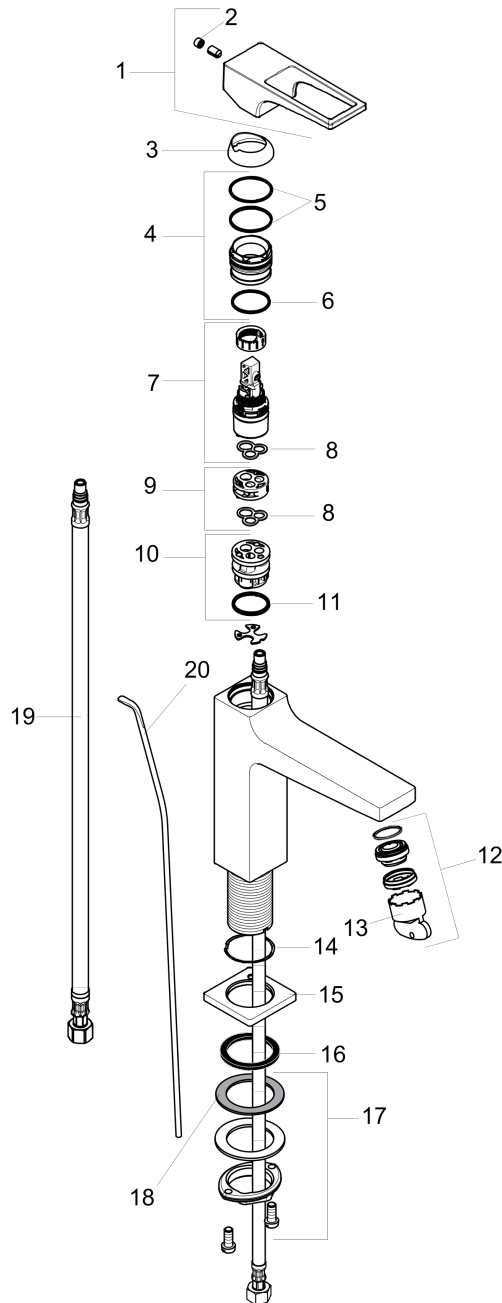

Metropol
Single-Hole Faucet 110 with Loop Handle and Pop-Up Drain, 1.2 GPM
 Finishes : **chrome** Part no. : **74506001**

Description

Features

- Aerated spray
- Flow: 1.2 GPM (4.5 L/Min)
- Ceramic cartridge
- Includes pop-up drain

Item details

List Price \$ 412.00

Technology

Compliance

Product image

Scale drawing

Metropol
Single-Hole Faucet 110 with Loop Handle and Pop-Up Drain, 1.2 GPM
 Finishes : **chrome** Part no. : **74506001**

Exploded drawing

Year of production: >10/17

Metropol

Single-Hole Faucet 110 with Loop Handle and Pop-Up Drain, 1.2 GPM

Finishes : **chrome** Part no. : **74506001**

Spare parts list

Year of production: >10/17

Pos.	Description	Part no.	Price	PU
1	handle	93009000	-	1
2	screw cover	95704000	-	1
3	flange	92625000	-	1
4	nut	92689000	-	1
5	O-ring 27x1,5	92527000	-	1
6	O-ring 25x1,5	98146000	-	1
7	cartridge, assy	95973001	-	1
8	seal	98865000	-	1
9	adapter for cartridge	92628000	-	1
10	adapter for cartridge	98866000	-	1
11	O-ring 23x2	98398000	-	1
12	aerator M22x1	93098000	-	1
13	service tool	95661000	-	1
14	O-ring 32x1,5	92936000	-	1
15	escutcheon	93048000	-	1
16	flat seal	98749000	-	1
17	fixing set (Ø 32)	13961000	-	1
18	lever collar	97548000	-	1
19	connection hose 23½" M8x0,75 3/8"	98600001	-	1
20	pull rod	96657000	-	1
a	pop up waste	88509000	-	1