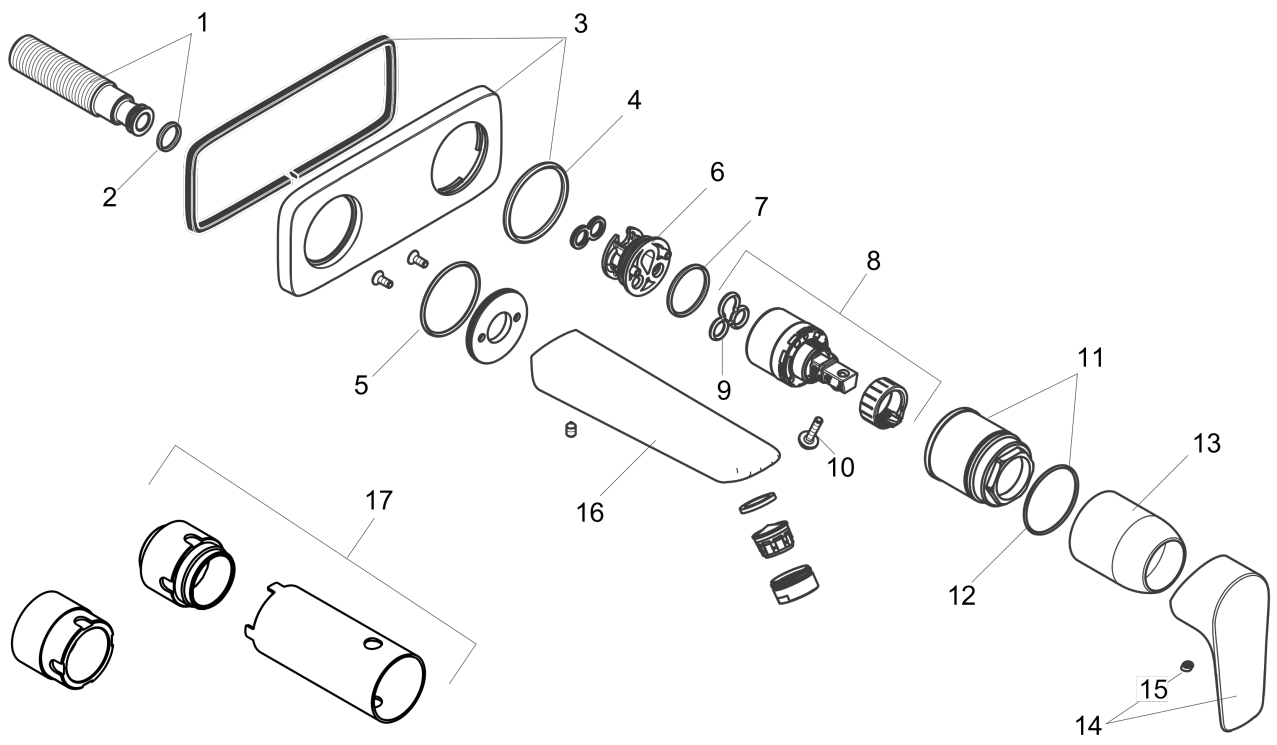

Talis E
Wall-Mounted Single-Handle Faucet Trim, 1.2 GPM
 Finishes : **brushed nickel** Part no. : **71734821**

Description

Features

- Aerated spray
- Flow: 1.2 GPM (4.5 L/Min)
- Ceramic cartridge

Item details

List Price \$ 328.00

Technology

Compliance

Product image

Scale drawing

Talis E
Wall-Mounted Single-Handle Faucet Trim, 1.2 GPM
 Finishes : **brushed nickel** Part no. : **71734821**

Exploded drawing

Year of production: >10/16

Talis E
Wall-Mounted Single-Handle Faucet Trim, 1.2 GPM
 Finishes : **brushed nickel** Part no. : **71734821**

Spare parts list

Year of production: >10/16

Pos.	Description	Part no.	Price	PU
1	connecting thread G½	95626000	-	1
2	O-ring 13x2	98128000	-	1
3	escutcheon	92239820	-	1
4	O-ring 43x3	98418000	-	1
5	O-ring 41x2	98212000	-	1
6	adapter for cartridge	95779000	-	1
7	O-ring 26x2	98147000	-	1
8	cartridge, assy	95646001	-	1
9	seal	95008000	-	1
10	locking screw for handle	95140000	-	1
11	nut	95622000	-	1
12	O-ring 39x1,5	98400000	-	1
13	sleeve	98790820	-	1
14	handle	92666820	-	1
15	screw cover	96338000	-	1
16	spout 225 mm	92714820	-	1
17	extension set 25 mm for 13622180	31971000	-	1
a	aerator M24x1 (4,5 l/min)	92812820	-	1