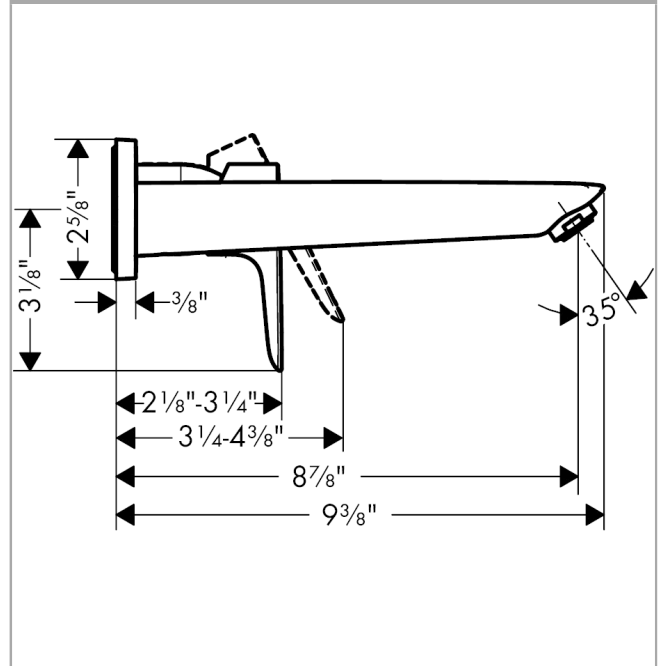

Talis E
Wall-Mounted Single-Handle Faucet Trim, 1.2 GPM
 Finishes : **brushed nickel** Part no. : **71734821**

Description

Features

- Aerated spray
- Flow: 1.2 GPM (4.5 L/Min)
- Ceramic cartridge

Item details

List Price \$ 328.00

Technology

Compliance

Product image

Scale drawing

Talis E
Wall-Mounted Single-Handle Faucet Trim, 1.2 GPM
 Finishes : **brushed nickel** Part no. : **71734821**

Exploded drawing

Year of production: >10/16

Talis E
Wall-Mounted Single-Handle Faucet Trim, 1.2 GPM
 Finishes : **brushed nickel** Part no. : **71734821**

Spare parts list

Year of production: >10/16

Pos.	Description	Part no.	Price	PU
1	connecting thread G½	95626000	-	1
2	O-ring 13x2	98128000	-	1
3	escutcheon	92239820	-	1
4	O-ring 43x3	98418000	-	1
5	O-ring 41x2	98212000	-	1
6	adapter for cartridge	95779000	-	1
7	O-ring 26x2	98147000	-	1
8	cartridge, assy	95646001	-	1
9	seal	95008000	-	1
10	locking screw for handle	95140000	-	1
11	nut	95622000	-	1
12	O-ring 39x1,5	98400000	-	1
13	sleeve	98790820	-	1
14	handle	92666820	-	1
15	screw cover	96338000	-	1
16	spout 225 mm	92714820	-	1
17	extension set 25 mm for 13622180	31971000	-	1
a	aerator M24x1 (4,5 l/min)	92812820	-	1