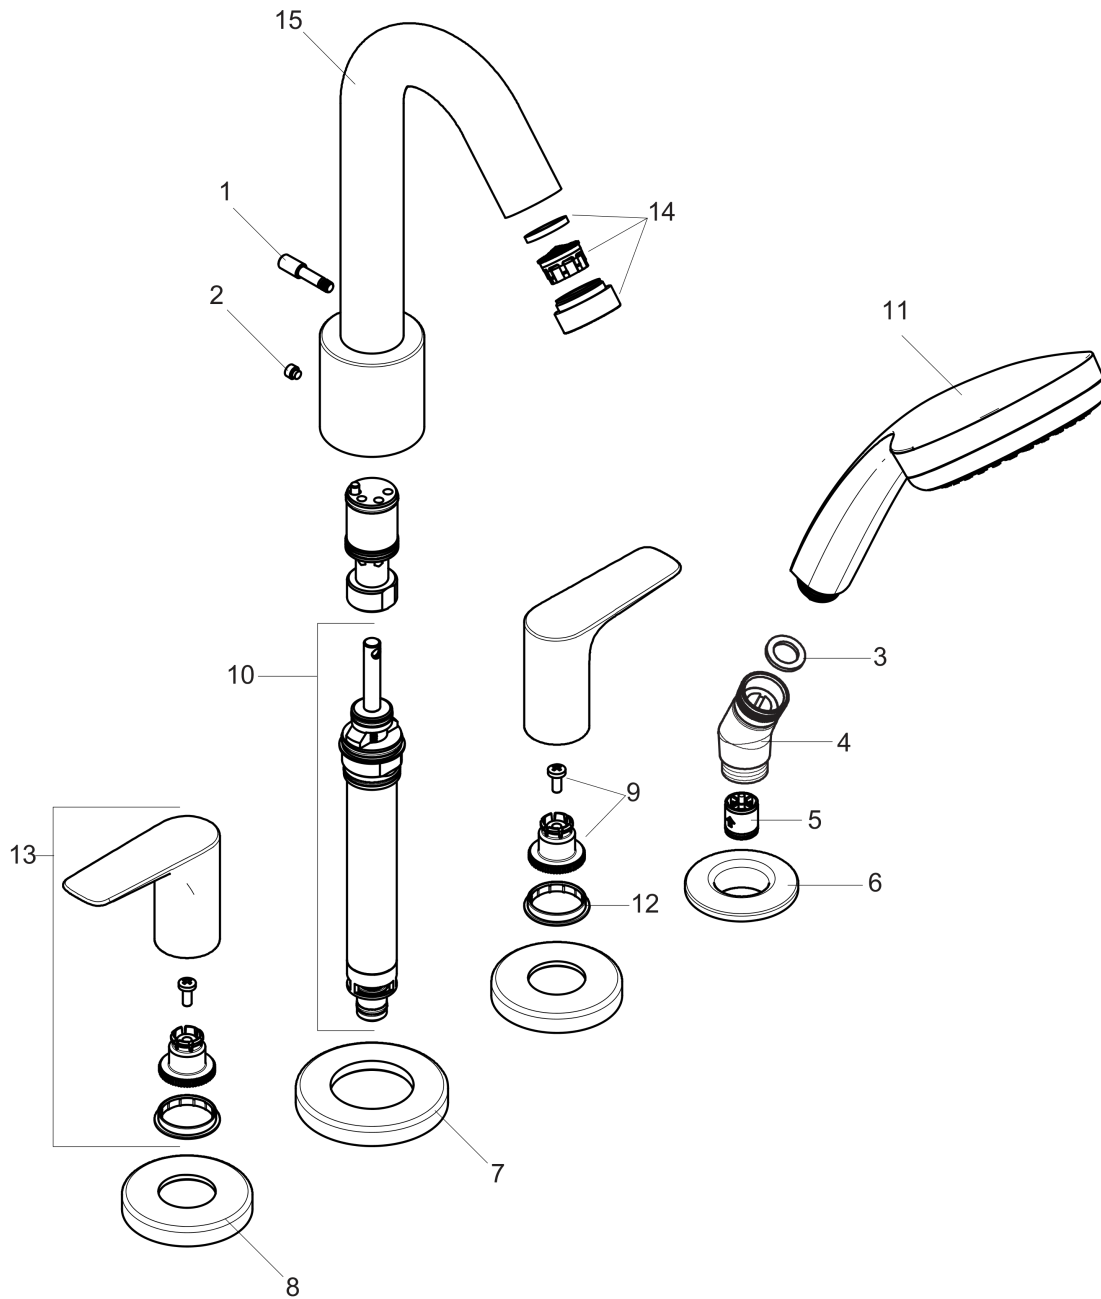

Logis
4-Hole Roman Tub Set Trim with 1.8 GPM Handshower
 Finishes : **brushed nickel** Part no. : **71513821**

Description

Features

- consists of: 4-Hole Roman tub filler trim, Handshower, Handshower holder
- 90° ceramic valves
- Integrated double backflow prevention

Item details

List Price \$ 764.00

Technology

Compliance

Product image

Scale drawing

Logis
4-Hole Roman Tub Set Trim with 1.8 GPM Handshower
 Finishes : **brushed nickel** Part no. : **71513821**

Exploded drawing

Year of production: >07/18

Logis

4-Hole Roman Tub Set Trim with 1.8 GPM Handshower

Finishes : **brushed nickel** Part no. : **71513821**

Spare parts list

Year of production: >07/18

Pos.	Description	Part no.	Price	PU
1	diverter knob	96774820	-	1
2	hollow set screw M6x6	97660000	-	1
3	filter packing	94246000	-	1
4	shower holder	28071820	-	1
5	set of non return valves DW 15	94074000	-	1
6	escutcheon Ø 52 mm	97159820	-	1
7	escutcheon Ø 70 mm	97779820	-	1
8	escutcheon	31098820	-	1
9	handle fixing set	94184000	-	1
10	selector assy	96775000	-	1
11	handshower	04752820	-	1
12	set of color-rings cold / hot water	95819000	-	1
13	handle	92779820	-	1
14	aerator M24x1 (25 l/min)	92512820	-	1
15	spout cpl.	95464820	-	1
a	base body	06646000	-	1
b	O-Ring 14x2,5	98189000	-	1
c	O-Ring 23x2,5	98183000	-	1
d	O-Ring 22x2	98185000	-	1
e	O-ring 9x2,5	98217000	-	1