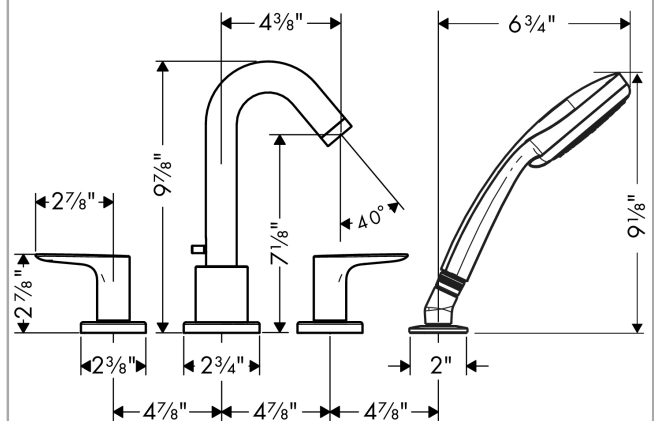

Logis
4-Hole Roman Tub Set Trim with 1.8 GPM Handshower
 Finishes : **brushed nickel** Part no. : **71513821**

Description

Features

- consists of: 4-Hole Roman tub filler trim, Handshower, Handshower holder
- 90° ceramic valves
- Integrated double backflow prevention

Item details

List Price \$ 764.00

Technology

Compliance

Product image

Scale drawing

Logis
4-Hole Roman Tub Set Trim with 1.8 GPM Handshower
 Finishes : **brushed nickel** Part no. : **71513821**

Exploded drawing

Year of production: >07/18

Logis

4-Hole Roman Tub Set Trim with 1.8 GPM Handshower

Finishes : **brushed nickel** Part no. : **71513821**

Spare parts list

Year of production: >07/18

Pos.	Description	Part no.	Price	PU
1	diverter knob	96774820	-	1
2	hollow set screw M6x6	97660000	-	1
3	filter packing	94246000	-	1
4	shower holder	28071820	-	1
5	set of non return valves DW 15	94074000	-	1
6	escutcheon Ø 52 mm	97159820	-	1
7	escutcheon Ø 70 mm	97779820	-	1
8	escutcheon	31098820	-	1
9	handle fixing set	94184000	-	1
10	selector assy	96775000	-	1
11	handshower	04752820	-	1
12	set of color-rings cold / hot water	95819000	-	1
13	handle	92779820	-	1
14	aerator M24x1 (25 l/min)	92512820	-	1
15	spout cpl.	95464820	-	1
a	base body	06646000	-	1
b	O-Ring 14x2,5	98189000	-	1
c	O-Ring 23x2,5	98183000	-	1
d	O-Ring 22x2	98185000	-	1
e	O-ring 9x2,5	98217000	-	1