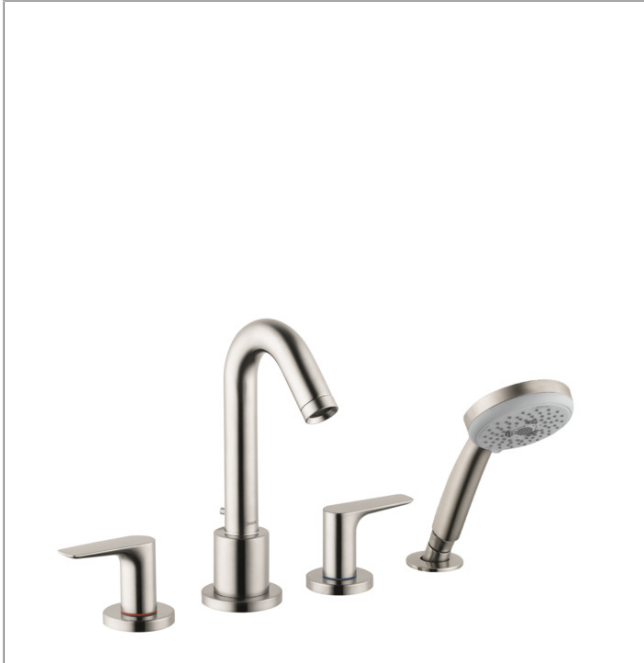

Logis
4-Hole Roman Tub Set Trim with 1.8 GPM Handshower
 Finishes : **brushed nickel** Part no. : **71513821**

Description

Features

- consists of: 4-Hole Roman tub filler trim, Handshower, Handshower holder
- 90° ceramic valves
- Integrated double backflow prevention

Item details

List Price \$ 764.00

Technology

Compliance

Product image

Scale drawing

Logis
4-Hole Roman Tub Set Trim with 1.8 GPM Handshower
 Finishes : **brushed nickel** Part no. : **71513821**

Exploded drawing

Year of production: >07/18

Logis

4-Hole Roman Tub Set Trim with 1.8 GPM Handshower

Finishes : **brushed nickel** Part no. : **71513821**

Spare parts list

Year of production: >07/18

Pos.	Description	Part no.	Price	PU
1	diverter knob	96774820	-	1
2	hollow set screw M6x6	97660000	-	1
3	filter packing	94246000	-	1
4	shower holder	28071820	-	1
5	set of non return valves DW 15	94074000	-	1
6	escutcheon Ø 52 mm	97159820	-	1
7	escutcheon Ø 70 mm	97779820	-	1
8	escutcheon	31098820	-	1
9	handle fixing set	94184000	-	1
10	selector assy	96775000	-	1
11	handshower	04752820	-	1
12	set of color-rings cold / hot water	95819000	-	1
13	handle	92779820	-	1
14	aerator M24x1 (25 l/min)	92512820	-	1
15	spout cpl.	95464820	-	1
a	base body	06646000	-	1
b	O-Ring 14x2,5	98189000	-	1
c	O-Ring 23x2,5	98183000	-	1
d	O-Ring 22x2	98185000	-	1
e	O-ring 9x2,5	98217000	-	1