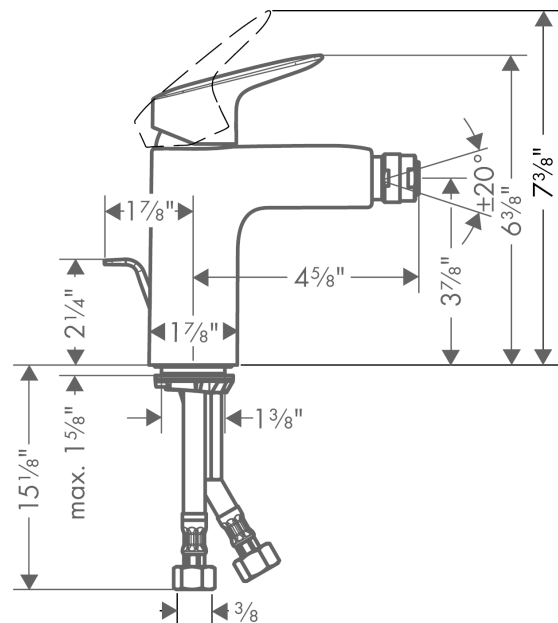

Logis

Single-Hole Bidet Faucet

Finishes : **chrome** Part no. : **71200001**

Description

Features

- Pivoting aerator
- Ceramic cartridge
- Includes pop-up drain

Item details

List Price \$ 181.00

Compliance

Product image

Scale drawing

Logis

Single-Hole Bidet Faucet

Finishes : chrome Part no. : 71200001

Exploded drawing

Year of production: >07/15

Logis

Single-Hole Bidet Faucet

Finishes : **chrome** Part no. : **71200001**

Spare parts list

Year of production: >07/15

Pos.	Description	Part no.	Price	PU
1	handle	92224000	-	1
2	screw cover	96338000	-	1
3	flange	97406000	-	1
4	nut	97209000	-	1
5	O-Ring 32x2	98193000	-	1
6	O-ring 35x2	92604000	-	1
7	cartridge, assy	92730000	-	1
8	locking screw for handle	95140000	-	1
9	seal	95008000	-	1
10	adapter for cartridge	98750000	-	1
11	O-Ring 30x2	98186000	-	1
12	ball joint	92036000	-	1
13	aerator M24x1 (7 l/min)	13912000	-	1
14	screw M8 x 68	97736000	-	1
15	seal	97608000	-	1
16	fixing set	96016000	-	1
17	connection hose 18½" M8x0,75 3/8"	96321001	-	1
18	pull rod	96657000	-	1
a	pop up waste	88509000	-	1