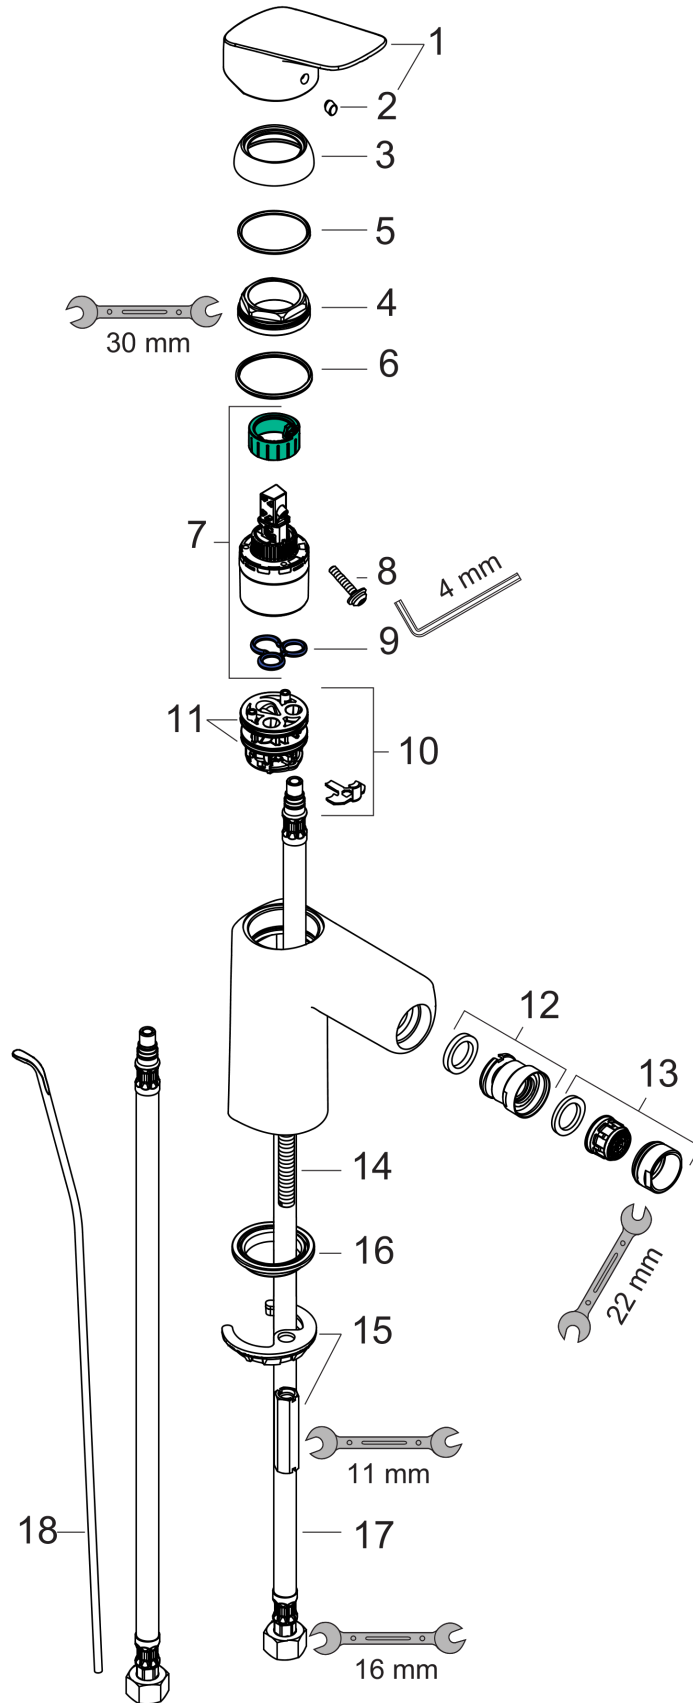

Logis

Single-Hole Bidet Faucet

Finishes : **chrome** Part no. : **71200001**

Description

Features

- Pivoting aerator
- Ceramic cartridge
- Includes pop-up drain

Item details

List Price \$ 181.00

Compliance

Product image

Scale drawing

Logis

Single-Hole Bidet Faucet

Finishes : chrome Part no. : 71200001

Exploded drawing

Year of production: >07/15

Logis

Single-Hole Bidet Faucet

Finishes : **chrome** Part no. : **71200001**

Spare parts list

Year of production: >07/15

Pos.	Description	Part no.	Price	PU
1	handle	92224000	-	1
2	screw cover	96338000	-	1
3	flange	97406000	-	1
4	nut	97209000	-	1
5	O-Ring 32x2	98193000	-	1
6	O-ring 35x2	92604000	-	1
7	cartridge, assy	92730000	-	1
8	locking screw for handle	95140000	-	1
9	seal	95008000	-	1
10	adapter for cartridge	98750000	-	1
11	O-Ring 30x2	98186000	-	1
12	ball joint	92036000	-	1
13	aerator M24x1 (7 l/min)	13912000	-	1
14	screw M8 x 68	97736000	-	1
15	seal	97608000	-	1
16	fixing set	96016000	-	1
17	connection hose 18½" M8x0,75 3/8"	96321001	-	1
18	pull rod	96657000	-	1
a	pop up waste	88509000	-	1