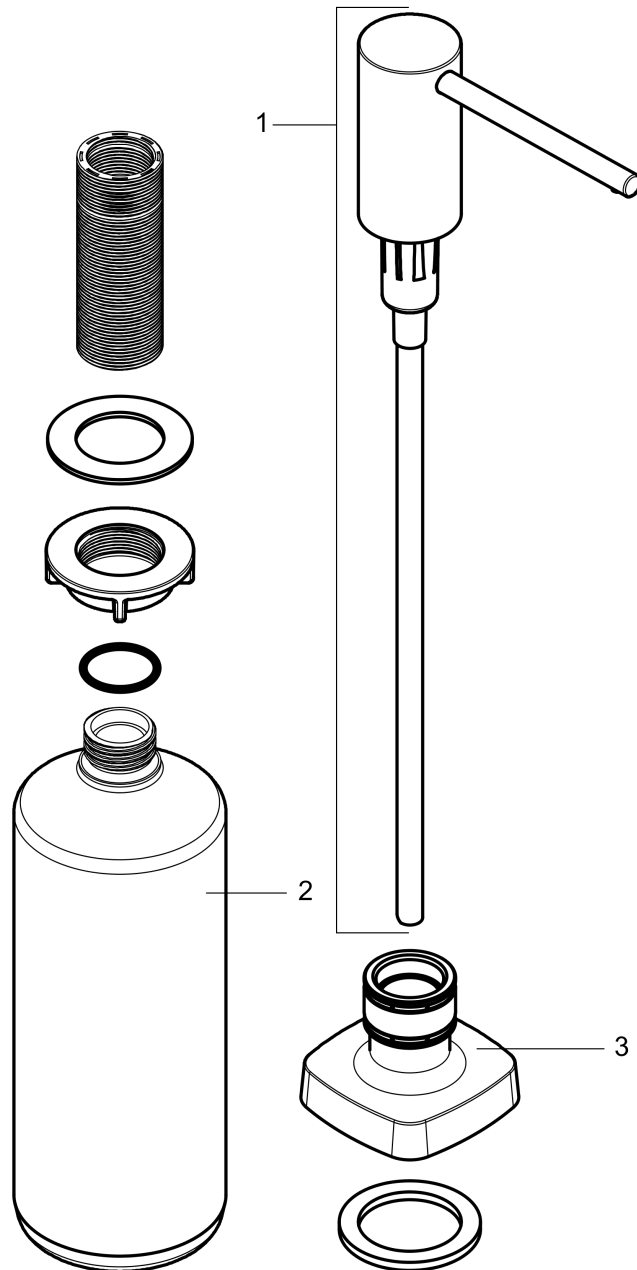

**Soap Dispenser, Metris**

Finishes : **steel optic** Part no. : **40468801**

**Description**

**Features**

- metal
- bottle capacity 16 oz
- 1 7/8" maximum counter depth

**Item details**

List Price \$ 96.00

**Product image**

**Scale drawing**

**Soap Dispenser, Metris**

Finishes : **steel optic** Part no. : **40468801**

**Exploded drawing**

Year of production: >01/19

**Soap Dispenser, Metris**

Finishes : **steel optic** Part no. : **40468801**

**Spare parts list**

Year of production: >01/19

<b>Pos.</b>	<b>Description</b>	<b>Part no.</b>	<b>Price</b>	<b>PU</b>
1	pump	93283800	-	1
2	bottle for lotion dispenser	93278000	-	1
3	escutcheon	93284800	-	1