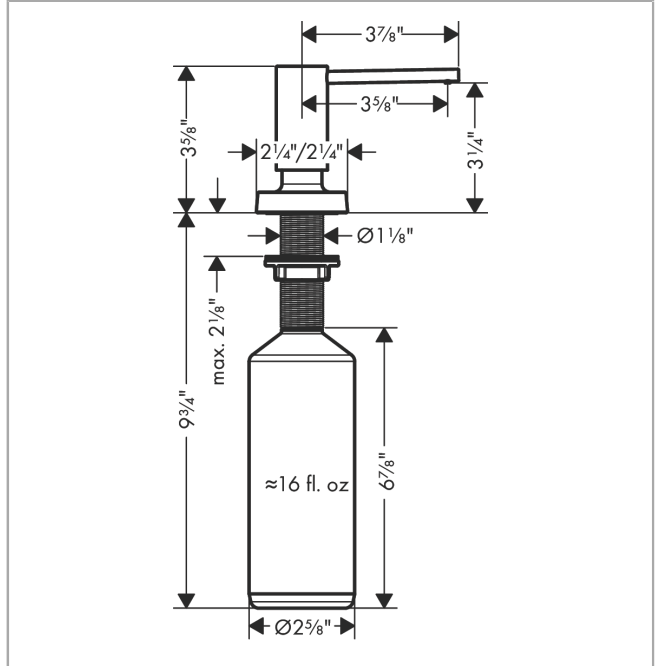

**Soap Dispenser, Metris**

Finishes : **steel optic** Part no. : **40468801**

**Description**

**Features**

- metal
- bottle capacity 16 oz
- 1 7/8" maximum counter depth

**Item details**

List Price \$ 96.00

**Product image**

**Scale drawing**

**Soap Dispenser, Metris**

Finishes : **steel optic** Part no. : **40468801**

**Exploded drawing**

Year of production: >01/19

**Soap Dispenser, Metris**

Finishes : **steel optic** Part no. : **40468801**

**Spare parts list**

Year of production: >01/19

<b>Pos.</b>	<b>Description</b>	<b>Part no.</b>	<b>Price</b>	<b>PU</b>
1	pump	93283800	-	1
2	bottle for lotion dispenser	93278000	-	1
3	escutcheon	93284800	-	1