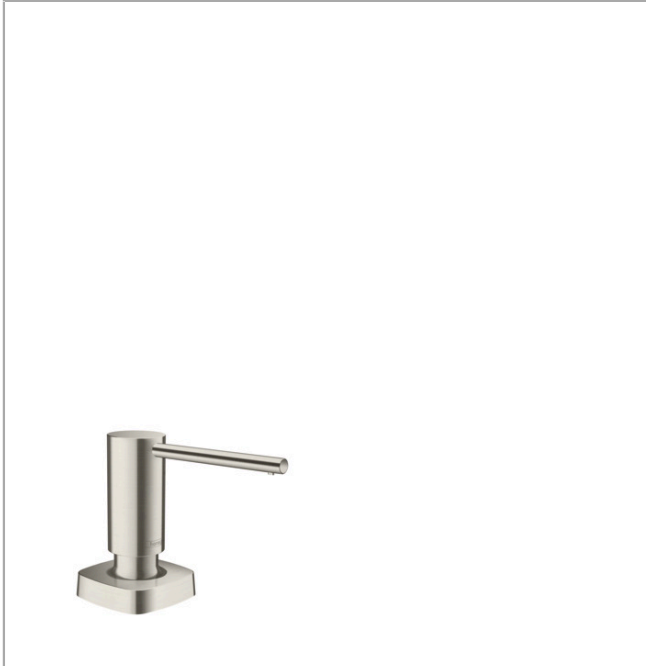

**Soap Dispenser, Metris**

Finishes : **steel optic** Part no. : **40468801**

**Description**

**Features**

- metal
- bottle capacity 16 oz
- 1 7/8" maximum counter depth

**Item details**

List Price \$ 96.00

**Product image**

**Scale drawing**

**Soap Dispenser, Metris**

Finishes : **steel optic** Part no. : **40468801**

**Exploded drawing**

Year of production: >01/19

**Soap Dispenser, Metris**

Finishes : **steel optic** Part no. : **40468801**

**Spare parts list**

Year of production: >01/19

<b>Pos.</b>	<b>Description</b>	<b>Part no.</b>	<b>Price</b>	<b>PU</b>
1	pump	93283800	-	1
2	bottle for lotion dispenser	93278000	-	1
3	escutcheon	93284800	-	1