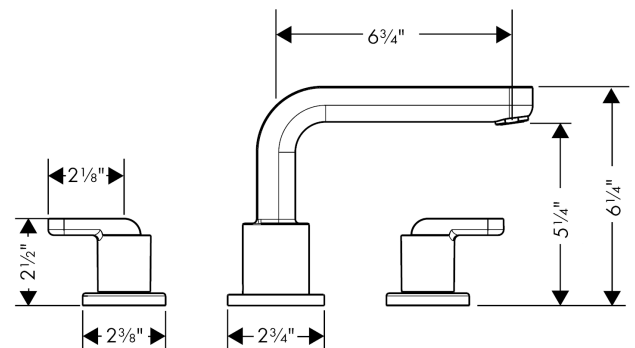

Metris S
3-Hole Roman Tub Set Trim with Lever Handles
 Finishes : **brushed nickel** Part no. : **31438821**

Description

Features

- 90° ceramic valves

Item details

List Price \$ 866.00

Compliance

Product image

Scale drawing

Metris S
3-Hole Roman Tub Set Trim with Lever Handles
 Finishes : **brushed nickel** Part no. : **31438821**

Exploded drawing

Year of production: >04/07

Metris S

3-Hole Roman Tub Set Trim with Lever Handles

Finishes : **brushed nickel** Part no. : **31438821**

Spare parts list

Year of production: >04/07

Pos.	Description	Part no.	Price	PU
1	spout cpl.	31095820	-	1
2	aerator M24x1 (25 l/min)	13956820	-	1
3	hollow set screw M6x6	97660000	-	1
4	escutcheon Ø 70 mm	97779820	-	1
5	adapter for spout	88512000	-	1
6	handle	31105820	-	1
7	handle	31106820	-	1
8	handle fixing set	94184000	-	1
9	escutcheon	31098820	-	1
a	base body	06607000	-	1