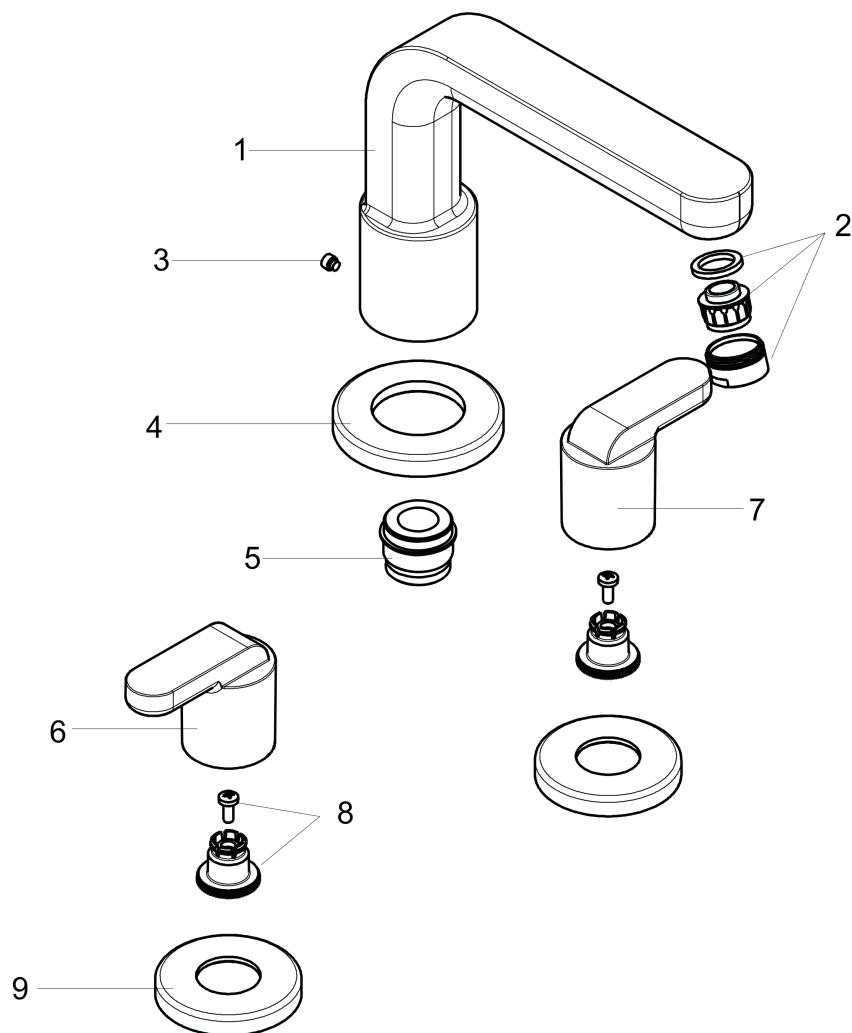

Metris S
3-Hole Roman Tub Set Trim with Lever Handles
 Finishes : **brushed nickel** Part no. : **31438821**

Description

Features

- 90° ceramic valves

Item details

List Price \$ 866.00

Compliance

Product image

Scale drawing

Metris S
3-Hole Roman Tub Set Trim with Lever Handles
 Finishes : **brushed nickel** Part no. : **31438821**

Exploded drawing

Year of production: >04/07

Metris S

3-Hole Roman Tub Set Trim with Lever Handles

Finishes : **brushed nickel** Part no. : **31438821**

Spare parts list

Year of production: >04/07

Pos.	Description	Part no.	Price	PU
1	spout cpl.	31095820	-	1
2	aerator M24x1 (25 l/min)	13956820	-	1
3	hollow set screw M6x6	97660000	-	1
4	escutcheon Ø 70 mm	97779820	-	1
5	adapter for spout	88512000	-	1
6	handle	31105820	-	1
7	handle	31106820	-	1
8	handle fixing set	94184000	-	1
9	escutcheon	31098820	-	1
a	base body	06607000	-	1