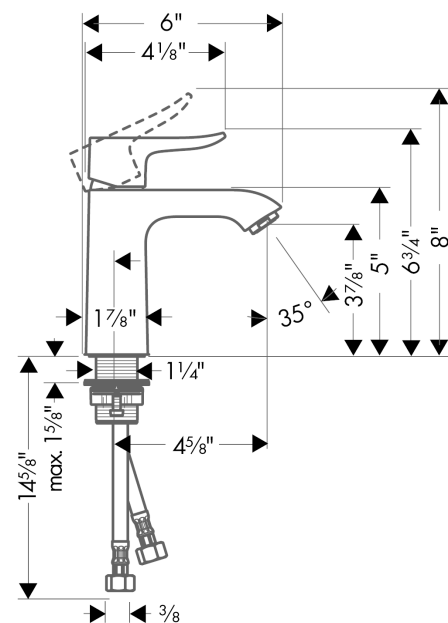

Metris
Single-Hole Faucet 110, 1.0 GPM
 Finishes : **chrome** Part no. : **31204001**

Description

Features

- Aerated spray
- Flow: 1.0 GPM (3.8 L/Min)
- Ceramic cartridge

Item details

List Price \$ 314.00

Technology

Compliance

Product image

Scale drawing

Metris**Single-Hole Faucet 110, 1.0 GPM**Finishes : **chrome** Part no. : **31204001****Spare parts list**

Year of production: >07/16

Pos.	Description	Part no.	Price	PU
1	handle	95519000	-	1
2	screw cover	96338000	-	1
3	flange	97406000	-	1
4	nut	97209000	-	1
5	O-Ring 32x2	98193000	-	1
6	cartridge, assy	95646001	-	1
7	locking screw for handle	95140000	-	1
8	seal	95008000	-	1
9	adapter for cartridge	98750000	-	1
10	O-Ring 30x2	98186000	-	1
11	aerator M24x1	98453000	-	1
12	flat seal	98749000	-	1
13	fixing set (Ø 32)	13961000	-	1
14	connection hose 18½" M8x0,75 3/8"	96321001	-	1
15	lever collar	97548000	-	1