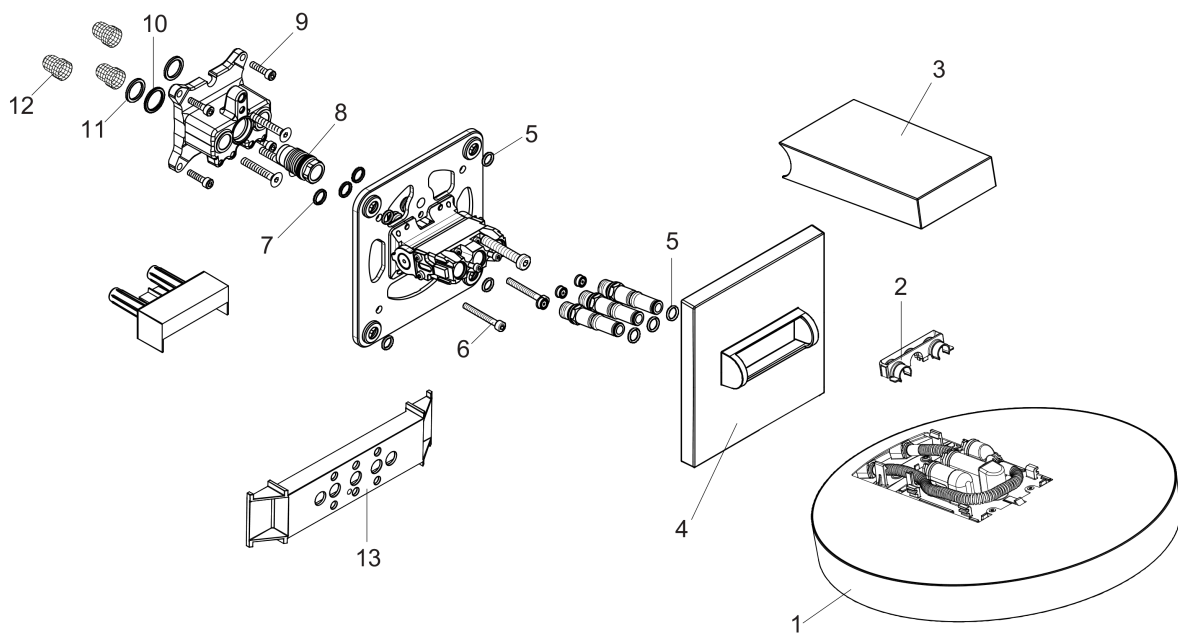

##### Features

- Consists of: Showerhead, wall connector, Green Diverter
- shower head size: 250 mm
- Spray modes: PowderRain, Intense PowderRain, RainStream
- projection 273 mm
- middle spray disc: 151 mm
- Spray face surface: graphite
- Showerarm vertically inclinable by 10-30°
- Flow: 1.75 GPM (6.6 L/Min)
- Requires 3 supply lines
- Showerhead removable for cleaning

#### Scale drawing

**Rainfinity**  
**Showerhead 250 3-Jet with Wall Connector Trim, 1.75 GPM**  
 Finishes : **matte black**    Part no. : **26235671**

Exploded drawing

Year of production: >01/22