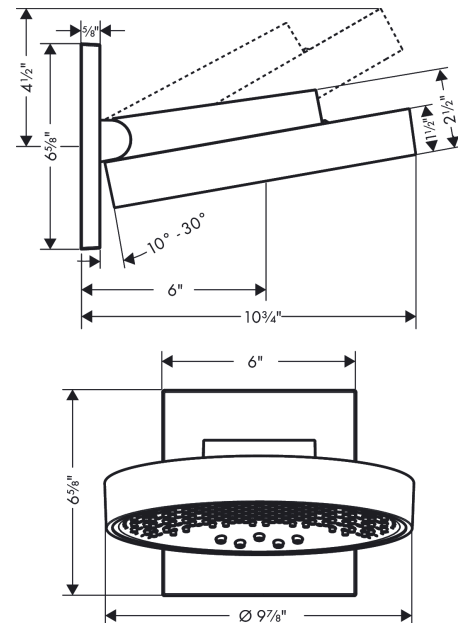

Rainfinity

Showerhead 250 3-Jet with Wall Connector Trim, 1.75 GPM

Finishes : **matte black** Part no. : **26235671**

Description

Features

- Consists of: Showerhead, wall connector, Green Diverter
- shower head size: 250 mm
- Spray modes: PowderRain, Intense PowderRain, RainStream
- projection 273 mm
- middle spray disc: 151 mm
- Spray face surface: graphite
- Showerarm vertically inclinable by 10-30°
- Flow: 1.75 GPM (6.6 L/Min)
- Requires 3 supply lines
- Showerhead removable for cleaning

Item details

List Price $ 2,723.00

Technology

Design awards

reddot award 2019
best of the best

Compliance

Product image

Scale drawing