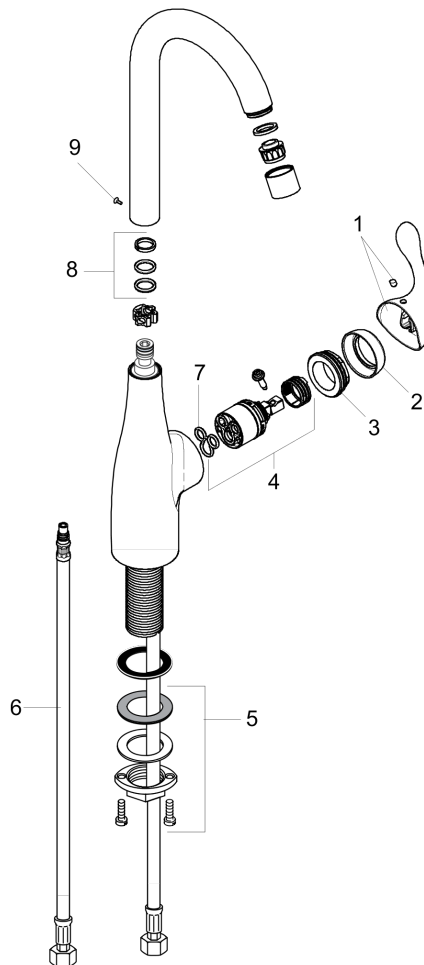

**Allegro E  
Bar Faucet, 1.5 GPM**

Finishes : **chrome** Part no. : **14801001**

**Description**

**Features**

- Swivel range 360°
- Aerated spray
- Single-hole installation
- Flow: 1.5 GPM (5.7 L/Min)
- Ceramic cartridge
- 3/8" connections

**Item details**

List Price \$ 461.00

**Technology**

**Compliance**

**Product image**

**Scale drawing**

**Allegro E**  
**Bar Faucet, 1.5 GPM**

Finishes : **chrome**    Part no. : **14801001**

**Exploded drawing**

Year of production: >08/08

**Allegro E**  
**Bar Faucet, 1.5 GPM**

Finishes : **chrome** Part no. : **14801001**

**Spare parts list**

Year of production: >08/08

Pos.	Description	Part no.	Price	PU
1	handle	98597001	-	1
2	flange	96468000	-	1
3	nut	96461000	-	1
4	cartridge, assy	92730000	-	1
5	fixing set (Ø 34)	95049000	-	1
6	connection hose 17½" M10x1 3/8"	94071001	-	1
7	seal	95008000	-	1
8	sealing set	92646000	-	1
9	screw	97662000	-	1
a	aerator M22x1 (5 l/min)	95455000	-	1