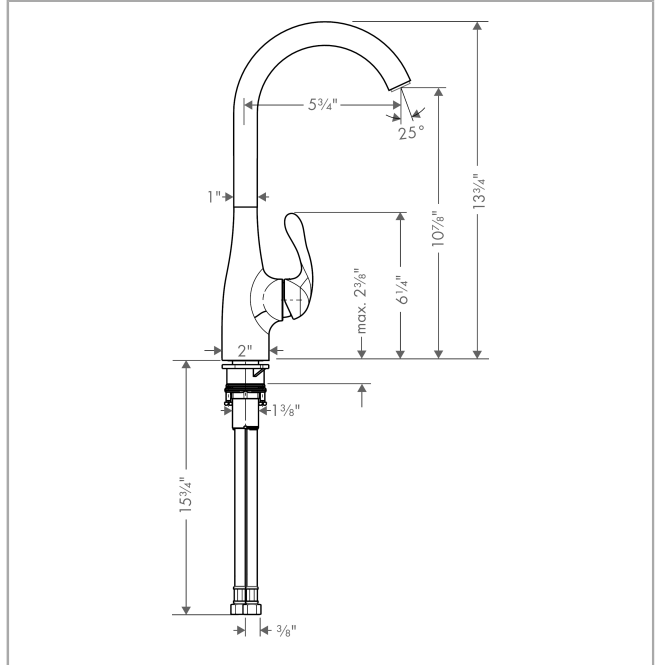

**Allegro E  
Bar Faucet, 1.5 GPM**

Finishes : **chrome** Part no. : **14801001**

**Description**

**Features**

- Swivel range 360°
- Aerated spray
- Single-hole installation
- Flow: 1.5 GPM (5.7 L/Min)
- Ceramic cartridge
- 3/8" connections

**Item details**

List Price \$ 461.00

**Technology**

**Compliance**

**Product image**

**Scale drawing**

**Allegro E**  
**Bar Faucet, 1.5 GPM**

Finishes : **chrome**    Part no. : **14801001**

**Exploded drawing**

Year of production: >08/08

**Allegro E**  
**Bar Faucet, 1.5 GPM**

Finishes : **chrome** Part no. : **14801001**

**Spare parts list**

Year of production: >08/08

Pos.	Description	Part no.	Price	PU
1	handle	98597001	-	1
2	flange	96468000	-	1
3	nut	96461000	-	1
4	cartridge, assy	92730000	-	1
5	fixing set (Ø 34)	95049000	-	1
6	connection hose 17½" M10x1 3/8"	94071001	-	1
7	seal	95008000	-	1
8	sealing set	92646000	-	1
9	screw	97662000	-	1
a	aerator M22x1 (5 l/min)	95455000	-	1