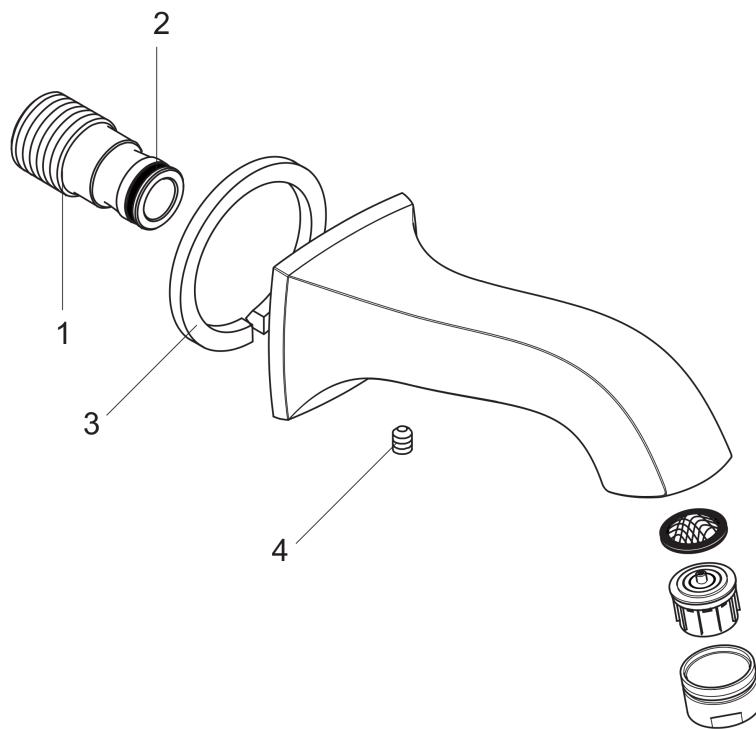

**Metris C  
Tub Spout**  
Finishes : **rubbed bronze**    Part no. : **13413921**

**Description**

**Features**

- Solid brass

**Item details**

List Price \$ 209.00

**Compliance**

**Product image**

**Scale drawing**

**Metris C  
Tub Spout**

Finishes : **rubbed bronze**    Part no. : **13413921**

**Exploded drawing**

Year of production: >04/09

**Metris C**

**Tub Spout**

Finishes : **rubbed bronze** Part no. : **13413921**

**Spare parts list**

Year of production: >04/09

Pos.	Description	Part no.	Price	PU
1	connecting thread	95658001	-	1
2	O-ring 13x2	98128000	-	1
3	seal	97530000	-	1
4	hollow set screw M6x8	97810000	-	1
a	aerator M24x1 (25 l/min)	13914920	-	1