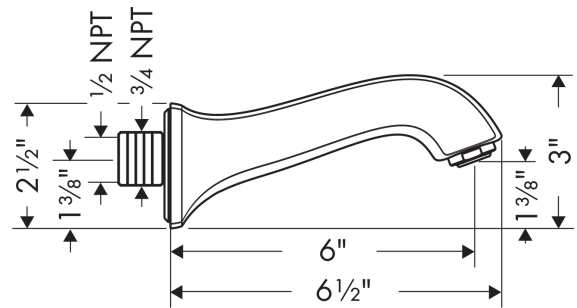

**Metris C  
Tub Spout**  
Finishes : **rubbed bronze**    Part no. : **13413921**

**Description**

**Features**

- Solid brass

**Item details**

List Price \$ 209.00

**Compliance**

**Product image**

**Scale drawing**

**Metris C  
Tub Spout**

Finishes : **rubbed bronze**    Part no. : **13413921**

**Exploded drawing**

Year of production: >04/09

**Metris C**

**Tub Spout**

Finishes : **rubbed bronze** Part no. : **13413921**

**Spare parts list**

Year of production: >04/09

Pos.	Description	Part no.	Price	PU
1	connecting thread	95658001	-	1
2	O-ring 13x2	98128000	-	1
3	seal	97530000	-	1
4	hollow set screw M6x8	97810000	-	1
a	aerator M24x1 (25 l/min)	13914920	-	1