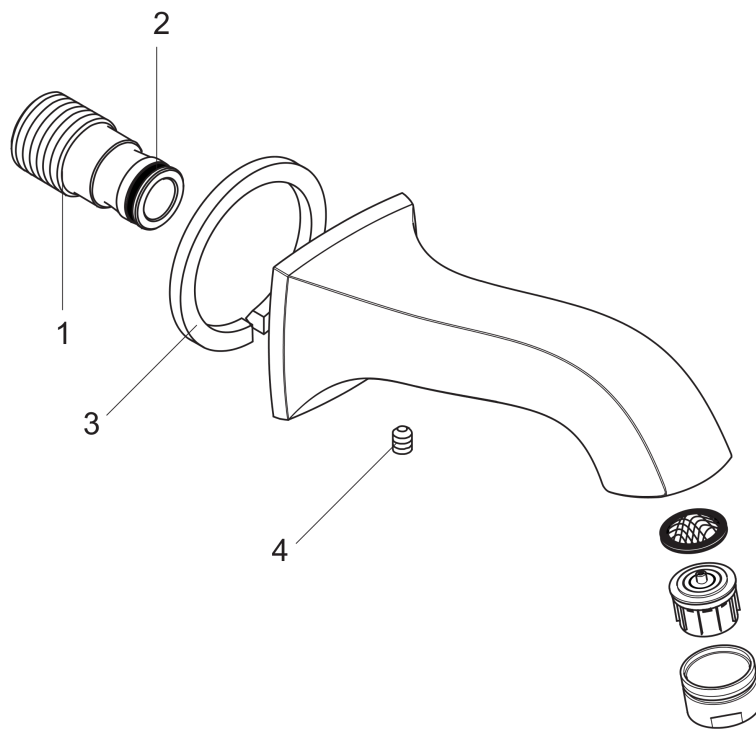

**Metris C**

**Tub Spout**

Finishes : **brushed nickel** Part no. : **13413821**

**Description**

**Features**

- Solid brass

**Item details**

List Price \$ 209.00

**Compliance**

**Product image**

**Scale drawing**

**Metris C**

**Tub Spout**

Finishes : **brushed nickel**

Part no. : **13413821**

**Exploded drawing**

Year of production: >**04/09**

**Metris C**

**Tub Spout**

Finishes : **brushed nickel**    Part no. : **13413821**

**Spare parts list**

Year of production: >**04/09**

<b>Pos.</b>	<b>Description</b>	<b>Part no.</b>	<b>Price</b>	<b>PU</b>
1	connecting thread	95658001	-	1
2	O-ring 13x2	98128000	-	1
3	seal	97530000	-	1
4	hollow set screw M6x8	97810000	-	1
a	aerator M24x1 (25 l/min)	13914820	-	1