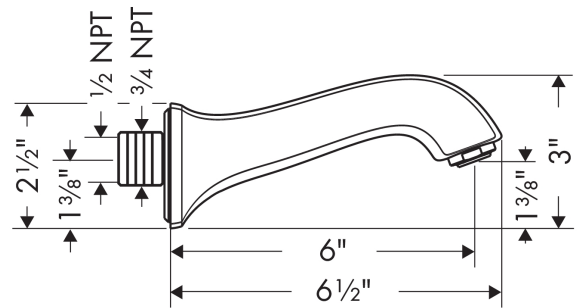

**Metris C**

**Tub Spout**

Finishes : **brushed nickel** Part no. : **13413821**

**Description**

**Features**

- Solid brass

**Item details**

List Price \$ 209.00

**Compliance**

**Product image**

**Scale drawing**

**Metris C**

**Tub Spout**

Finishes : **brushed nickel**

Part no. : **13413821**

**Exploded drawing**

Year of production: >**04/09**

**Metris C**

**Tub Spout**

Finishes : **brushed nickel**    Part no. : **13413821**

**Spare parts list**

Year of production: >**04/09**

<b>Pos.</b>	<b>Description</b>	<b>Part no.</b>	<b>Price</b>	<b>PU</b>
1	connecting thread	95658001	-	1
2	O-ring 13x2	98128000	-	1
3	seal	97530000	-	1
4	hollow set screw M6x8	97810000	-	1
a	aerator M24x1 (25 l/min)	13914820	-	1