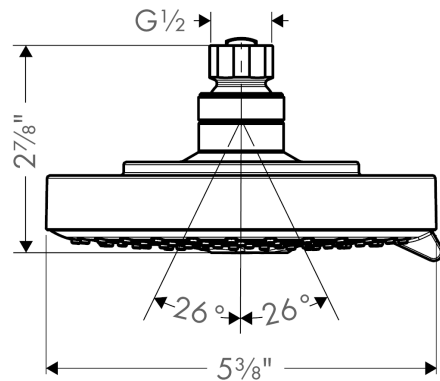

**Raindance S**  
**Showerhead 150 3-Jet, 1.75 GPM**  
 Finishes : **chrome** Part no. : **04800000**

**Description**

**Features**

- 86 no-clog spray channels
- Spray modes: RainAir, BalanceAir, Whirl
- Flow: 1.75 GPM (6.6 L/Min)

**Item details**

List Price \$ 246.00

**Technology**

**Compliance**

**Product image**

**Scale drawing**

Raindance S  
Showerhead 150 3-Jet, 1.75 GPM  
Finishes : chrome Part no. : 04800000

Exploded drawing

Year of production: >05/19

**Raindance S**  
**Showerhead 150 3-Jet, 1.75 GPM**  
 Finishes : **chrome**    Part no. : **04800000**

**Spare parts list**

Year of production: >**05/19**

<b>Pos.</b>	<b>Description</b>	<b>Part no.</b>	<b>Price</b>	<b>PU</b>
1	filter packing	88649000	-	1