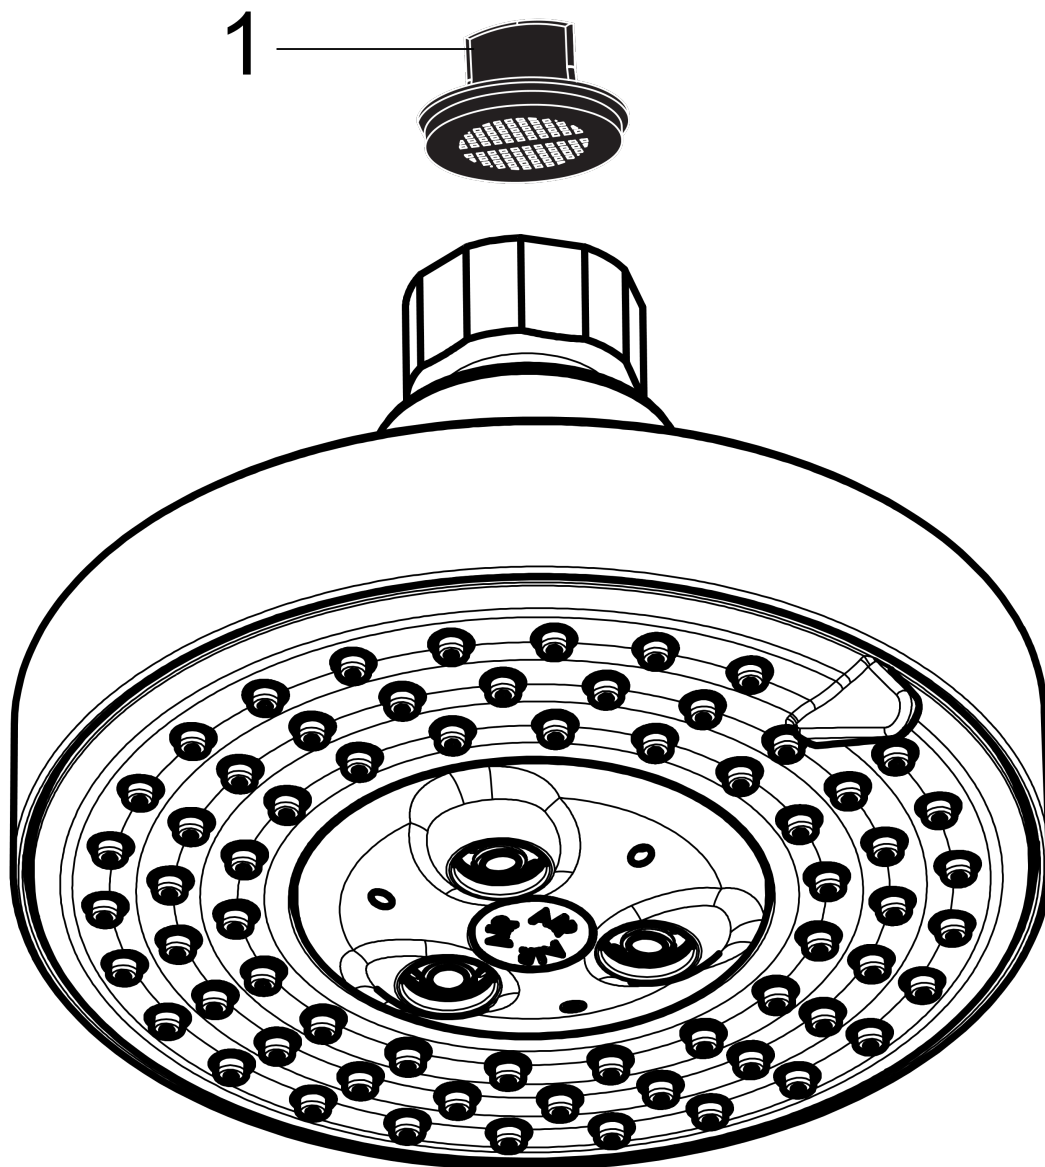

**Raindance S**  
**Showerhead 150 3-Jet, 1.75 GPM**  
 Finishes : **chrome** Part no. : **04800000**

**Description**

**Features**

- 86 no-clog spray channels
- Spray modes: RainAir, BalanceAir, Whirl
- Flow: 1.75 GPM (6.6 L/Min)

**Item details**

List Price \$ 246.00

**Technology**

**Compliance**

**Product image**

**Scale drawing**

Raindance S  
Showerhead 150 3-Jet, 1.75 GPM  
Finishes : chrome Part no. : 04800000

Exploded drawing

Year of production: >05/19

**Raindance S**  
**Showerhead 150 3-Jet, 1.75 GPM**  
 Finishes : **chrome**    Part no. : **04800000**

**Spare parts list**

Year of production: >**05/19**

<b>Pos.</b>	<b>Description</b>	<b>Part no.</b>	<b>Price</b>	<b>PU</b>
1	filter packing	88649000	-	1