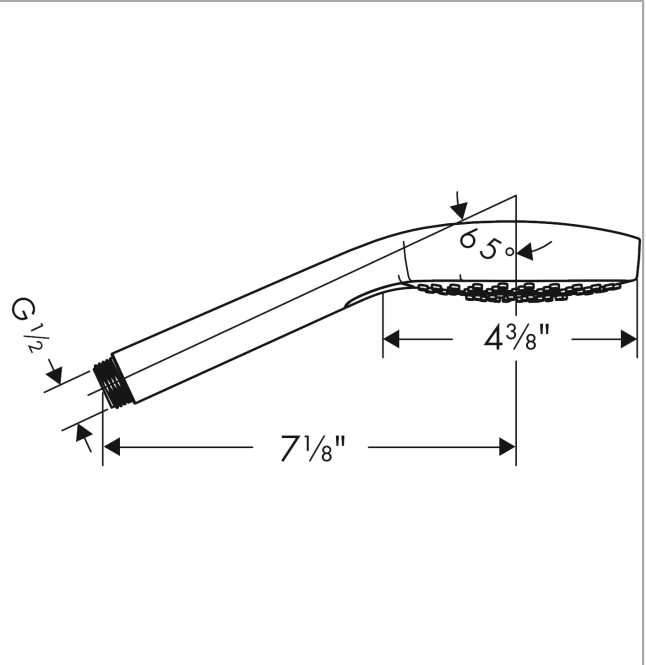

Croma Select E
Handshower 110 3-Jet, 1.75 GPM
 Finishes : **brushed nickel** Part no. : **04723820**

Description

Features

- Select button for comfortable alternation of spray modes
- 121 no-clog spray channels
- Spray modes: SoftRain, IntenseRain, Pulsating Massage
- Flow: 1.75 GPM (6.6 L/Min)
- Easy-to-clean white spray face

Item details

List Price \$ 149.00

Technology

Compliance

Product image

Scale drawing

Croma Select E
Handshower 110 3-Jet, 1.75 GPM
Finishes : **brushed nickel** Part no. : **04723820**

Exploded drawing

Year of production: >01/18

Croma Select E
Handshower 110 3-Jet, 1.75 GPM
 Finishes : **brushed nickel** Part no. : **04723820**

Spare parts list

Year of production: >01/18

Pos.	Description	Part no.	Price	PU
1	filter packing	94246000	-	1