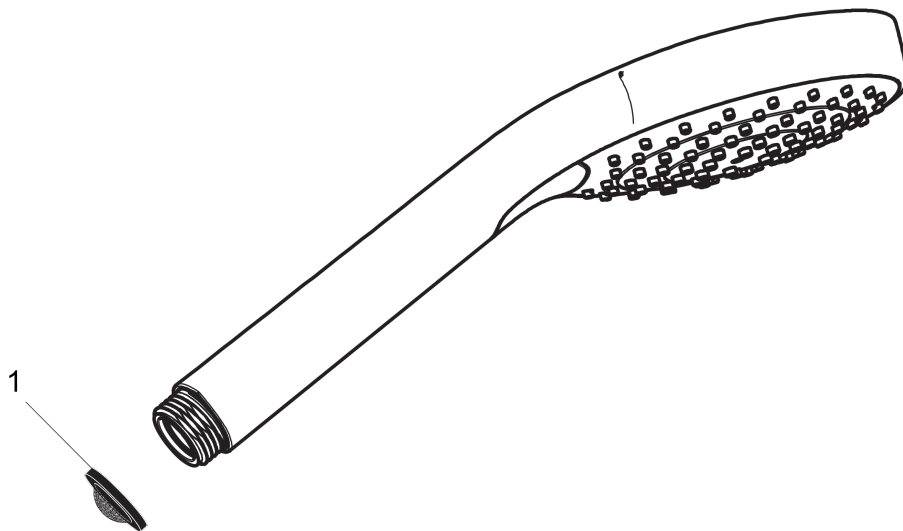

Croma Select E
Handshower 110 3-Jet, 1.75 GPM
 Finishes : **brushed nickel** Part no. : **04723820**

Description

Features

- Select button for comfortable alternation of spray modes
- 121 no-clog spray channels
- Spray modes: SoftRain, IntenseRain, Pulsating Massage
- Flow: 1.75 GPM (6.6 L/Min)
- Easy-to-clean white spray face

Item details

List Price \$ 149.00

Technology

Compliance

Product image

Scale drawing

Croma Select E
Handshower 110 3-Jet, 1.75 GPM
Finishes : **brushed nickel** Part no. : **04723820**

Exploded drawing

Year of production: >01/18

Croma Select E
Handshower 110 3-Jet, 1.75 GPM
 Finishes : **brushed nickel** Part no. : **04723820**

Spare parts list

Year of production: >01/18

Pos.	Description	Part no.	Price	PU
1	filter packing	94246000	-	1