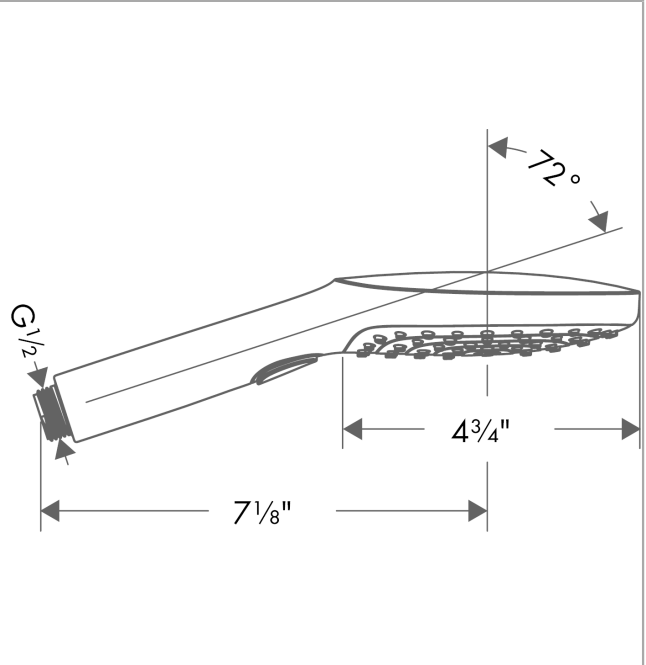

Raindance Select E
Handshower 120 3-Jet, 2.0 GPM
 Finishes : **chrome** Part no. : **04528000**

Description

Features

- Select button for comfortable alternation of spray modes
- 78 no-clog spray channels
- Spray modes: RainAir, Rain, Whirl
- Flow: 2.0 GPM (7.6 L/Min)
- Fully-finished matching spray face

Item details

List Price \$ 149.00

Technology

Compliance

Product image

Scale drawing

Raindance Select E
Handshower 120 3-Jet, 2.0 GPM
Finishes : **chrome** Part no. : **04528000**

Exploded drawing

Year of production: >01/14

Raindance Select E
Handshower 120 3-Jet, 2.0 GPM
 Finishes : **chrome** Part no. : **04528000**

Spare parts list

Year of production: >01/14

Pos.	Description	Part no.	Price	PU
1	filter packing	94246000	-	1