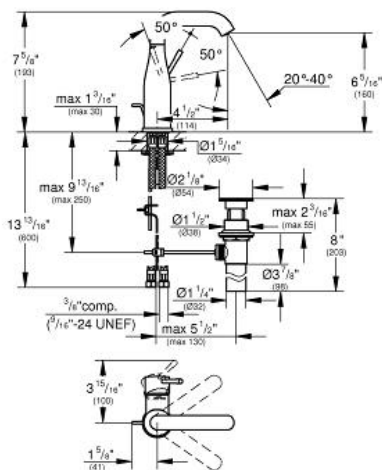

# ESSENCE NEW Lavatory Centerset M-Size

MODEL # 23485

GROHE America, Inc | 200 North Gary Avenue, Suite G, Roselle, IL 60172  
Phone: +1 (800) 444-7643 | Fax: +1 (800) 225-2778 | us-customerservice@grohe.com

## ADA

**Product Description:**  
Lavatory Centerset  
M-Size

### Standard Specification:

- Single hole installation
- Metal lever
- **GROHE SilkMove®** ceramic cartridge
- With temperature limiter
- **GROHE StarLight®** finish
- **GROHE EcoJoy®**
- **GROHE QuickFix®** installation system
- Swivel tubular spout with flow control and stop limiter
- 1 1/4" pop-up waste set
- Stainless Steel Braided Flexible Supplies