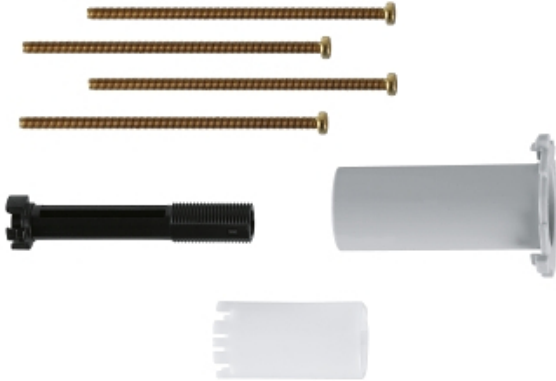

Universal Extension Set

MODEL # 14048000

Pure Freude an Wasser

GROHE America, Inc | 200 North Gary Avenue, Suite G, Roselle, IL 60172
Phone: +1 (800) 444-7643 | Fax: +1 (800) 225-2778 | us-customerservice@grohe.com

Product Description:
Universal Extension Set

Standard Specification:

- 1" extension
- Fits Grohtherm SmartControl and trims for final installation in combination with GROHE Rapido SmartBox

Color:

- 14048000 StarLight Chrome