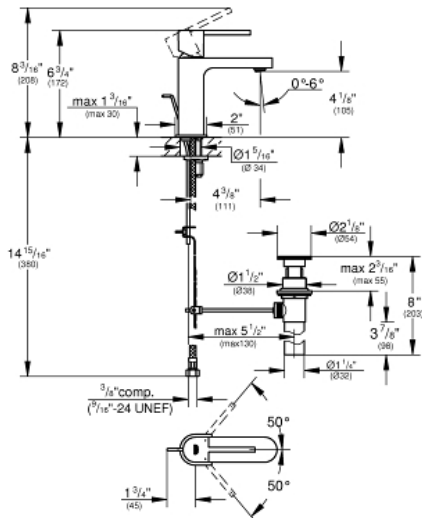

GROHE PLUS Single-Handle Bathroom Faucet S- Size

MODEL # 33170EN3

Pure Freude
an Wasser

GROHE

Product Description:

GROHE PLUS

Single-Handle Bathroom Faucet S-Size

Standard Specification:

- Single hole installation
- Metal lever handle
- **GROHE SilkMove** 1.1" (28 mm) ceramic cartridge
- With temperature limiter
- **GROHE StarLight** finish
- **GROHE EcoJoy**
- **GROHE AquaGuide** adjustable flow control
- **GROHE QuickFix** installation system
- Includes waste-set drain assembly
- Stainless steel flex lines
- Max flow rate: 1.2 gpm (4.56 L/min)