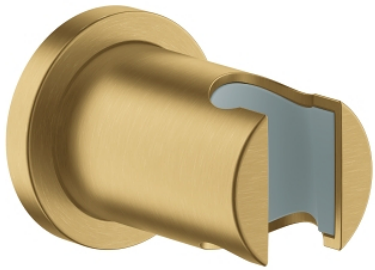

RAINSHOWER
Wall Hand Shower Holder
MODEL # 27074GN0

Pure Freude
an Wasser

GROHE

Product Description:
RAINSHOWER
Wall Hand Shower Holder

- Standard Specification:**
- Non-Adjustable Shower Head
 - With round escutcheon
 - GROHE StarLight finish

Color:
□ 27074GN0 Brushed cool sunrise