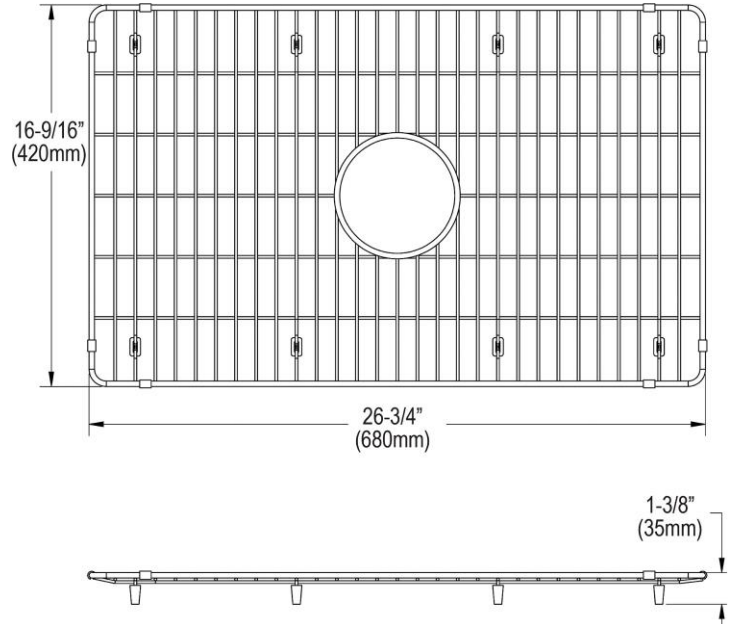

Material:	Stainless Steel
Dimensions:	26-3/4" x 16-9/16" x 1-3/8"

AMERICAN PRIDE. A LIFETIME TRADITION.
Like your family, the Elkay family has values and traditions that endure. For almost a century, Elkay has been a family-owned and operated company, providing thousands of jobs that support our families and communities.

[Clean and Care Manual (PDF)](#)

[Clean and Care Manual (PDF)](#)

[Warranty (PDF)](#)