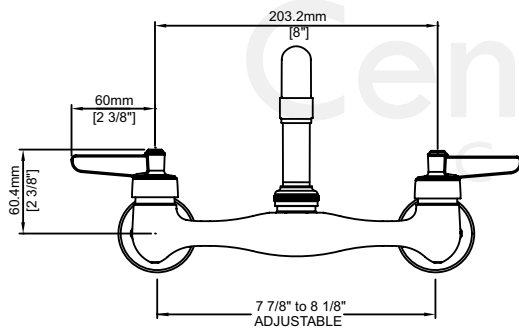

Model# 80047-ULE3

Two Handle Wallmount Kitchen Faucet

80047-ULE3/REV. 11 2016

Product Specifications subject to change without notice