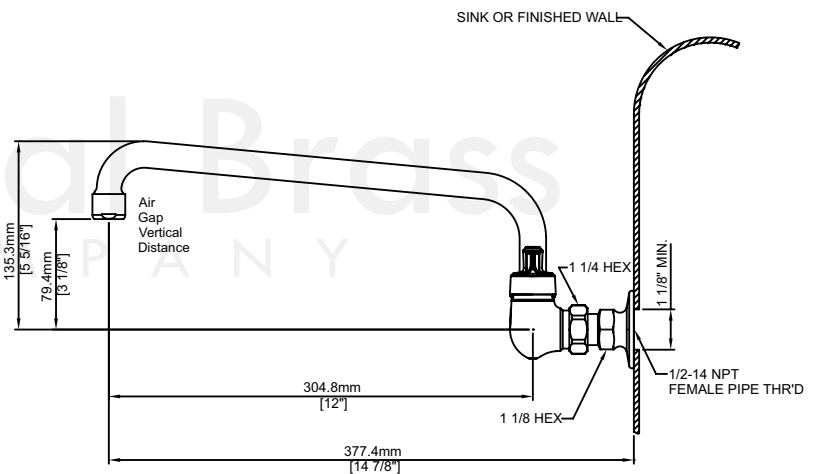

Model# 80047-ULE3

Two Handle Wallmount Kitchen Faucet

FEATURES & SPECIFICATIONS

- 2-3/8" Lever Handle
- 12" Tube Swivel Spout
- 1/2-14 NPS Female Thread
- Ceramic Disc Cartridges
- 2-Hole 7-7/8" to 8-1/8" Installation
- 1.5 GPM Flow Rate
- 1.5 GPM Flow Rate

Model# 80047-ULE3

Two Handle Wallmount Kitchen Faucet

80047-ULE3/REV. 11 2016

Product Specifications subject to change without notice