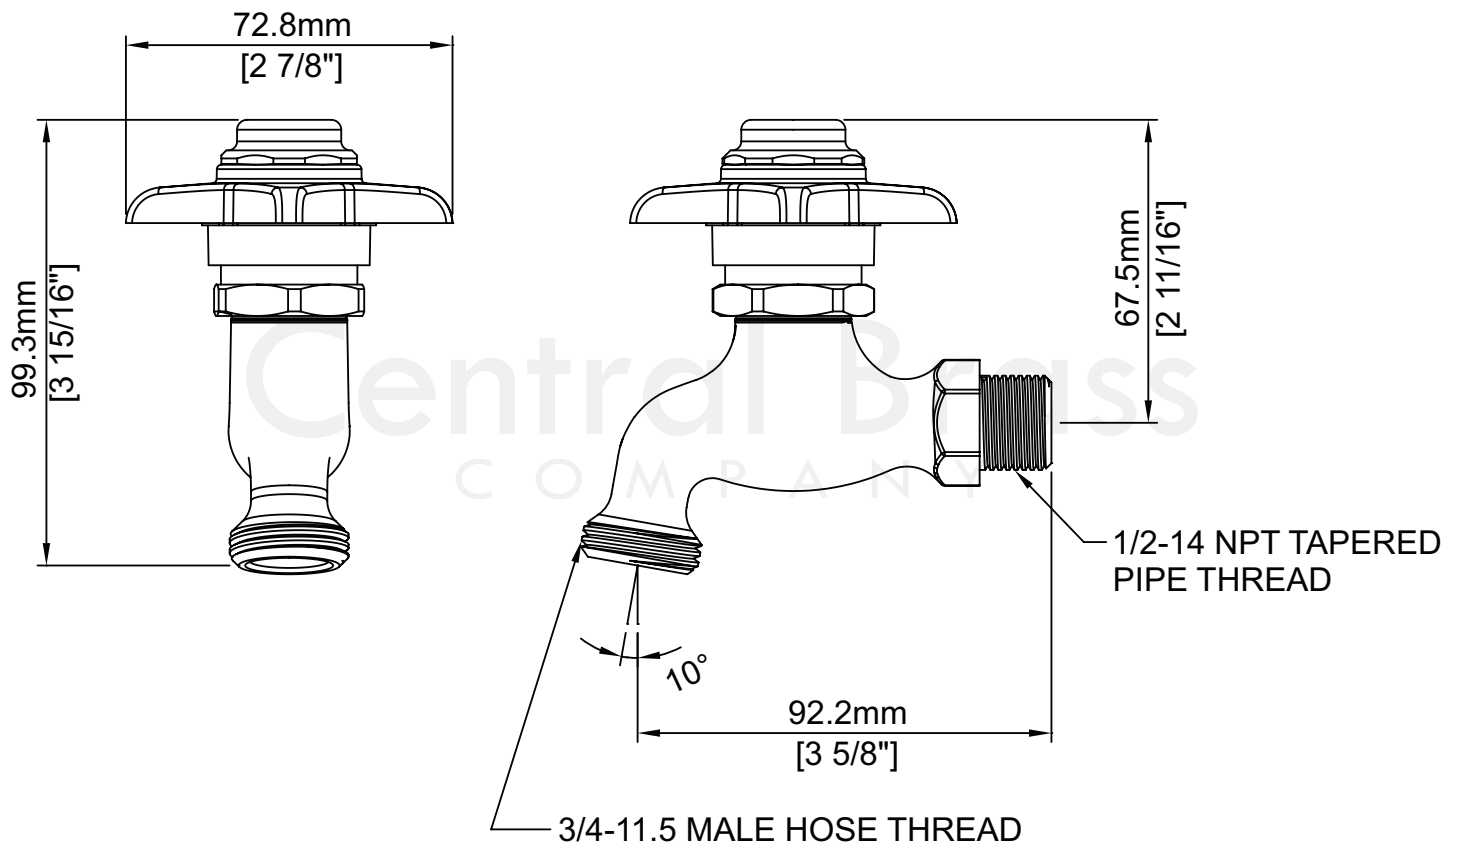

Model# 0031-H1/2P

Self-Close Wallmount Faucet

FEATURES & SPECIFICATIONS

- 4-Arm Handle
- Hose Thread
- 1/2-14 NPT Male Thread
- Replaceable Seat
- 1-Hole Wallmount

FINISHES

- RC Rough Chrome

STANDARDS

- ASME A112.18.1

Model# 0031-H1/2P

Self-Close Wallmount Faucet

0031-H1/2P/REV. 11 2016

Product Specifications subject to change without notice