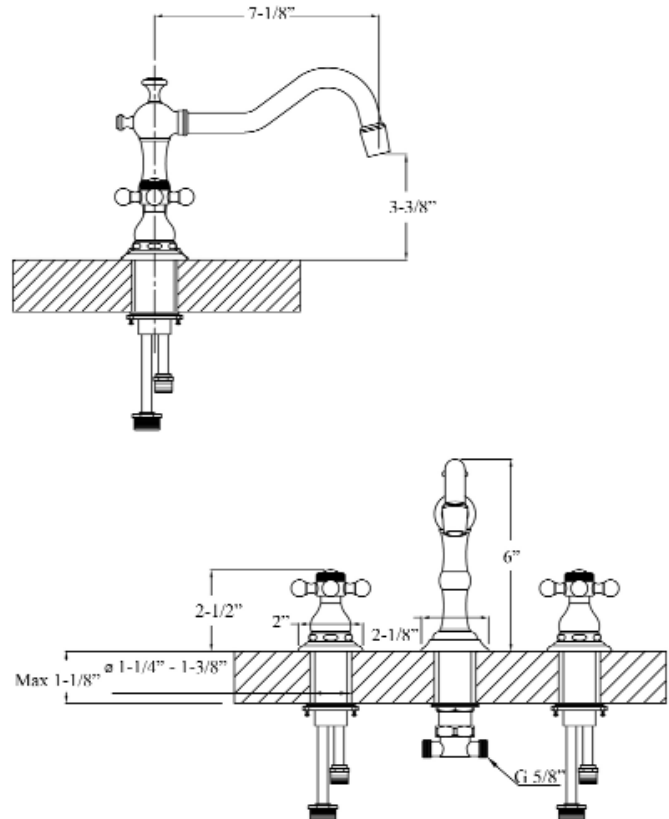

# ROMA 8" WIDESPREAD LAVATORY FAUCET

Cat. No.  
LFW102-BC

Spout Reach: 7-1/8"  
Height: 6"

## Features:

- ▶ Constructed of solid brass
- ▶ Flexible widespread installation
- ▶ Metal cross with porcelain button
- ▶ Includes 12" connection hoses
- ▶ Drain not included
- ▶ Height to spout 3-3/8"
- ▶ Ceramic disc cartridges
- ▶ Flow rate is 1.2 GPM at 60 psi
- ▶ cUPC/NSF/AB1953 Certified

## Finishes:

- CP** Polished Chrome
- BN** Brushed Nickel
- ORB** Oil Rubbed Bronze

Dimensions of fixture are nominal and may vary. Dimensions and specifications subject to change without notice.