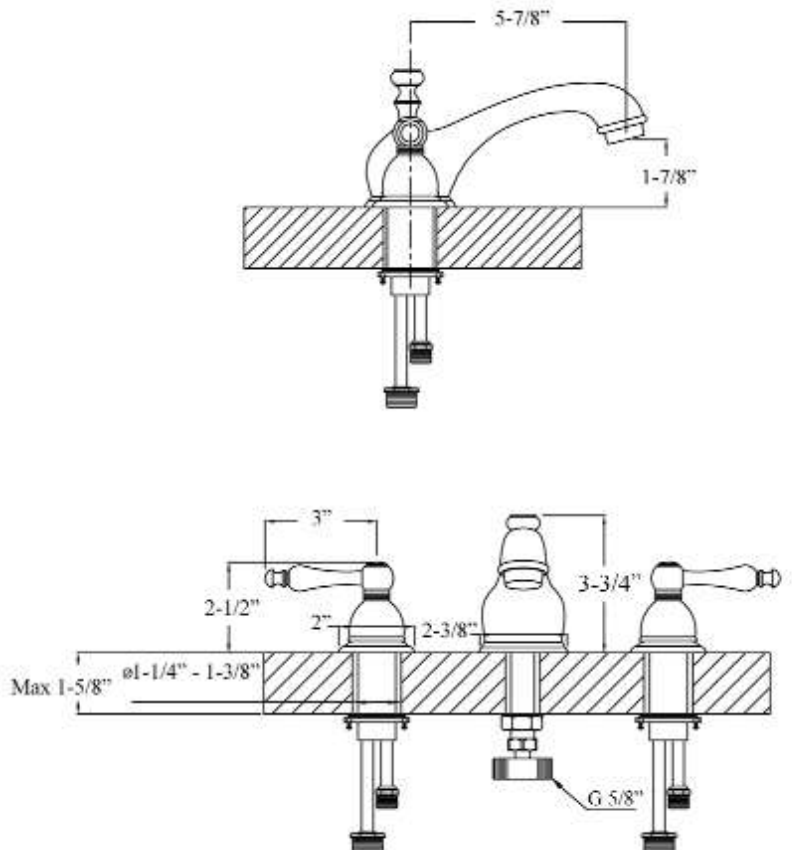

MARSALA 8" WIDESPREAD LAVATORY FAUCET

Cat. No.
LFW100-ML

Features:

- ▶ Constructed of solid brass
- ▶ Flexible widespread installation
- ▶ Metal lever handles
- ▶ Includes 12" connection hoses
- ▶ Drain not included
- ▶ Height to spout 1-7/8"
- ▶ Ceramic disc cartridges
- ▶ Flow rate is 1.2 GPM at 60 psi
- ▶ cUPC/NSF/AB1953 Certified

Spout Reach: 5-7/8"
Height: 3-3/4"

Finishes:

- CP** Polished Chrome
- BN** Brushed Nickel
- ORB** Oil Rubbed Bronze

Dimensions of fixture are nominal and may vary. Dimensions and specifications subject to change without notice.