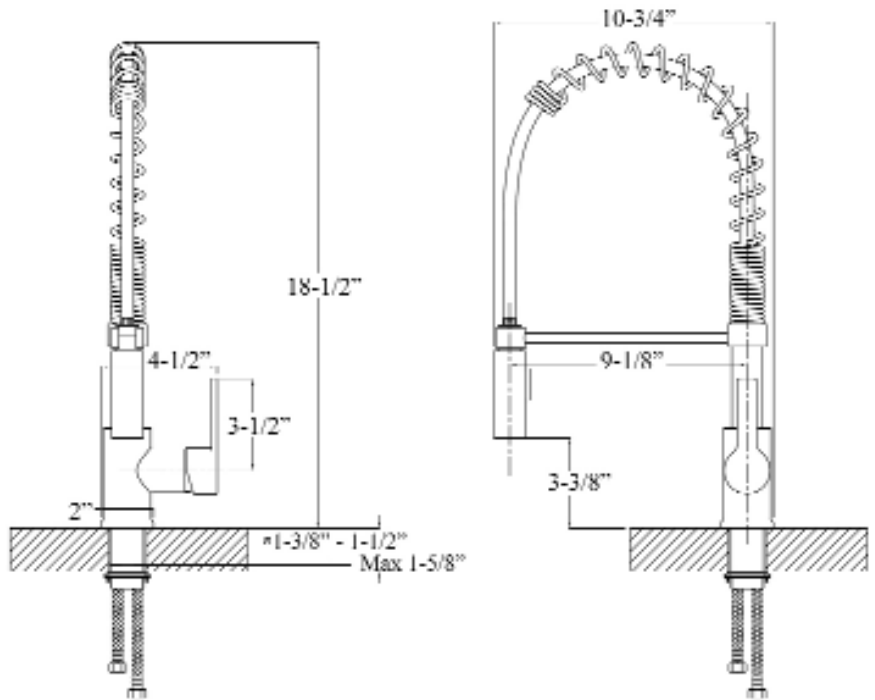

NIKITA SPRING SINGLE HANDLE KITCHEN FAUCET

Cat. No.
KFS417-L2

L: 4-1/2"
W: 10-3/4"
H: 18-1/2"

Features:

- ▶ Constructed of solid brass
- ▶ Spring gooseneck spout
- ▶ Magnetic pull down spray
- ▶ Includes 2 braided hoses
- ▶ Hoses have 1/2" male connectors
- ▶ Ceramic disc cartridges
- ▶ Height to spout 3-3/8"
- ▶ Spout reach 9-1/8"
- ▶ Flow rate is 1.8 GPM at 60 psi
- ▶ cUPC/NSF/AB1953 Certified

Finishes:

CP Polished Chrome
BN Brushed Nickel
ORB Oil Rubbed Bronze

Dimensions of fixture are nominal and may vary. Dimensions and specifications subject to change without notice.