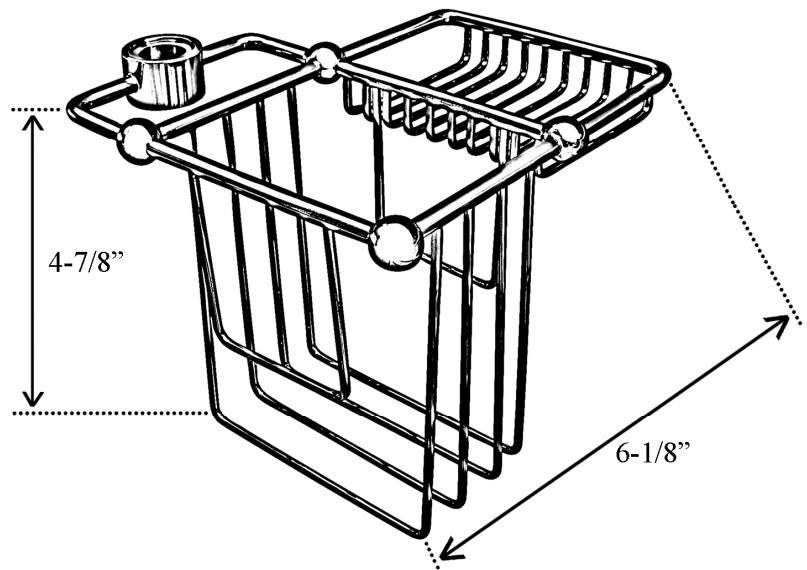

# BATH CADDY FOR SHOWER RISER

Cat. No.  
BC2000

## Features:

- ▶ Solid brass construction for durability
- ▶ Basket style compartments
- ▶ Compatible  $\frac{1}{2}$ " or  $\frac{5}{8}$ " OD riser tubing
- ▶ Available in 4 finishes
- ▶ Assembly not required

## Finish:

- CP** Polished Chrome  
**SN** Brushed Nickel  
**PN** Polished Nickel  
**ORB** Oil Rubbed Bronze

Length: 6- $\frac{1}{2}$ "

Width: 6- $\frac{1}{8}$ "

Height: 4- $\frac{7}{8}$ "

Dimensions and specifications subject to change without notice.