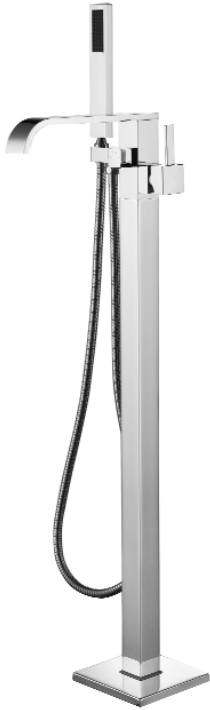

# CAMARI FREESTANDING FAUCET

Cat. No.  
7962

## Features:

- ▶ Spout reach is 8-7/8"
- ▶ Flow rate for spout is 3.7 GPM (45 PSI)
- ▶ Flow rate for hand shower is 1.03 GPM (45 PSI)
- ▶ 1/2" Water connection
- ▶ Single lever control
- ▶ Available in 3 finishes
- ▶ Brass body with zinc handle
- ▶ 1-3/8" Ceramic cartridge
- ▶ 59" Stainless steel shower hose
- ▶ 33-7/8" x 1/2" Flexible inlet pipes
- ▶ Stainless steel mounting bracket
- ▶ cUPC approved
- ▶ Handshower has backflow preventor on its body
- ▶ Brass handshower material
- ▶ Supplies: Connection size: 3/4" , female connection type, 33-3/4" lenght

## Finishes:

- CP** Polished Chrome
- BN** Brushed Nickel
- ORB** Oil Rubbed Bronze

D: 9-7/8"  
W: 8"  
H: 40-1/2"

Dimensions are nominal and may vary. Dimensions and specifications subject to change without notice.