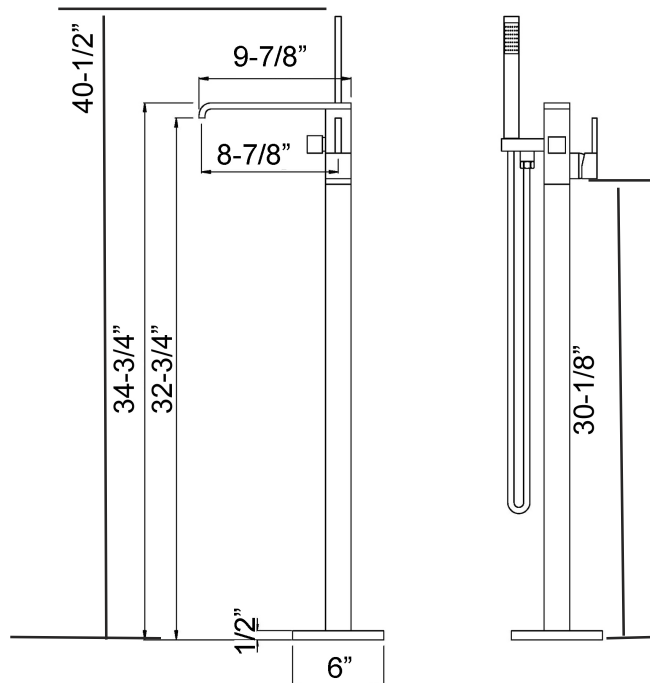

## Features:

- ▶ Spout reach is 8-7/8"
- ▶ Flow rate for spout is 3.7 GPM (45 PSI)
- ▶ Flow rate for hand shower is 1.03 GPM (45 PSI)
- ▶ 1/2" Water connection
- ▶ Single lever control
- ▶ Available in 3 finishes
- ▶ Brass body with zinc handle
- ▶ 1-3/8" Ceramic cartridge
- ▶ 59" Stainless steel shower hose
- ▶ 33-7/8" x 1/2" Flexible inlet pipes
- ▶ Stainless steel mounting bracket
- ▶ cUPC approved
- ▶ Handshower has backflow preventor on its body
- ▶ Brass handshower material
- ▶ Supplies: Connection size: 3/4" , female connection type, 33-3/4" lenght

## Finishes:

- CP** Polished Chrome
- BN** Brushed Nickel
- ORB** Oil Rubbed Bronze

D: 9-7/8"  
W: 8"  
H: 40-1/2"

Dimensions are nominal and may vary. Dimensions and specifications subject to change without notice.