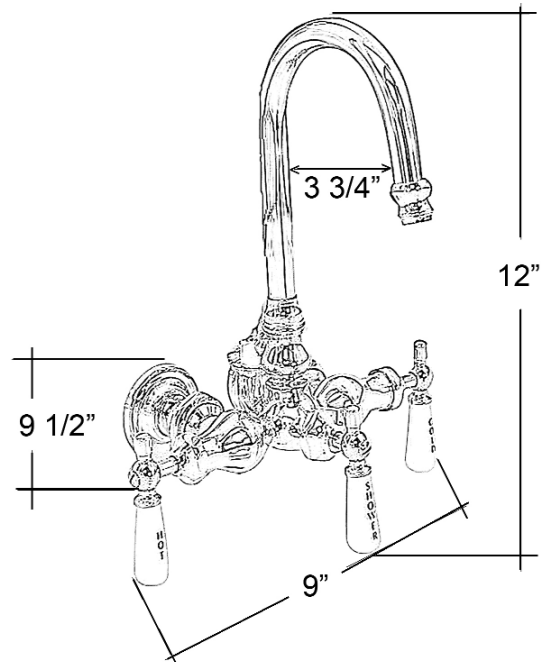

# TUB DIVERTER FAUCET

Cat. No.  
4000

L: 12"  
W: 9"  
D: 9-1/2"

## Features:

- ▶ Constructed of solid brass
- ▶ Code gooseneck spout
- ▶ 1/4 Turn ceramic disc cartridges
- ▶ 3-3/8" Centers
- ▶ Centers can be adjusted out to 9" with use of part **#4501** (Swivel arms)
- ▶ 3/4" Nipples
- ▶ Flow rate is 3.69 GPM
- ▶ IAPMO approved
- ▶ For acrylic tub use only (Part# **4001** is for cast iron tub)
- ▶ To be used with riser **#196R** (sold separately) and shower rod
- ▶ Should be use with double off set supplies **#5576**

## Finishes:

- CP** Polished Chrome
- BP** Polished Brass
- SN** Brushed Nickel
- ORB** Oil Rubbed Bronze

Dimensions of fixture are nominal and may vary. Dimensions and specifications subject to change without notice.