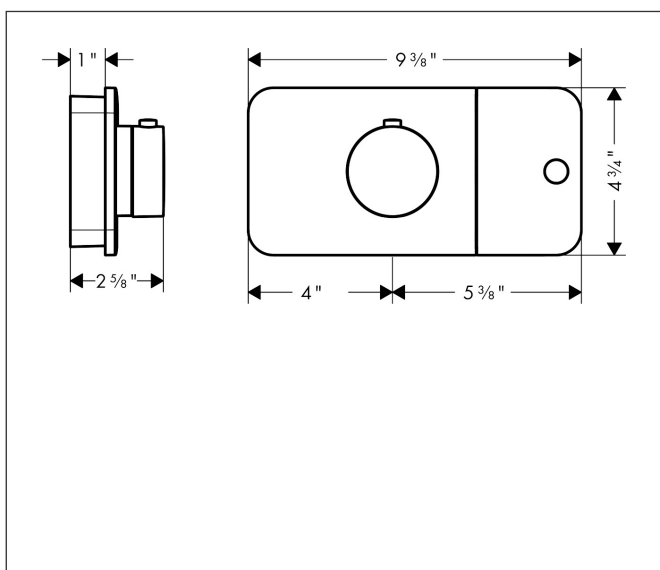

| | |
|-----------|--|
| Brand | AXOR |
| Art. Name | AXOR One Thermostat Module 1-Function |
| Art. Nr. | 45711001 |
| Surface | chrome |
| Pos. | 1 |

Product Picture

Features

- comfortable turning on / off of consumers with large Select-paddle
- Thermostatic cartridge, Start/stop cartridge, 90° ceramic valves
- Anti-scald 100° safety stop
- Thermostat is delivered with button hand shower
- finish set, mixing unit

Drawing

Technology