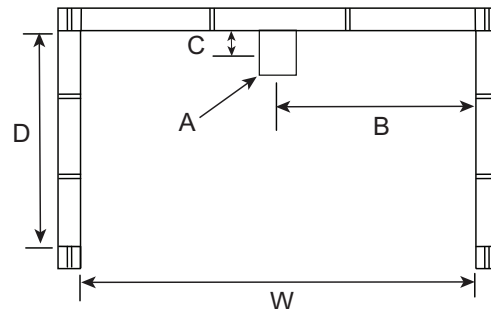

# 2543CTGM

54 x 29 x 76  
inches

**FEATURES** lbs      Dimensional Tolerance  $\pm \frac{3}{16}$ ". Dimensions needed for site preparation should be measured from the unit. Aquatic assumes no responsibility for preparatory work.

## DIMENSIONS

Specifications	inches
Width: Overall / Net	54
Depth: Overall / Net	30 1/4 / 29
Height: Overall / Net	77 1/4 / 76
Enclosure Opening	50 1/2
Skirt Height	19
Drain Rough-In (from Back Wall)	2 1/2
Drain Rough-In (from Side Wall)	27
Drain: Diameter / Clearance	2 / 5

## FRAMING DIMENSIONS

 inches

Type	D Depth	W Width	H Height	A	B	C
Alcove	30 1/4	54 1/8	-	Box Out	27	2 1/2