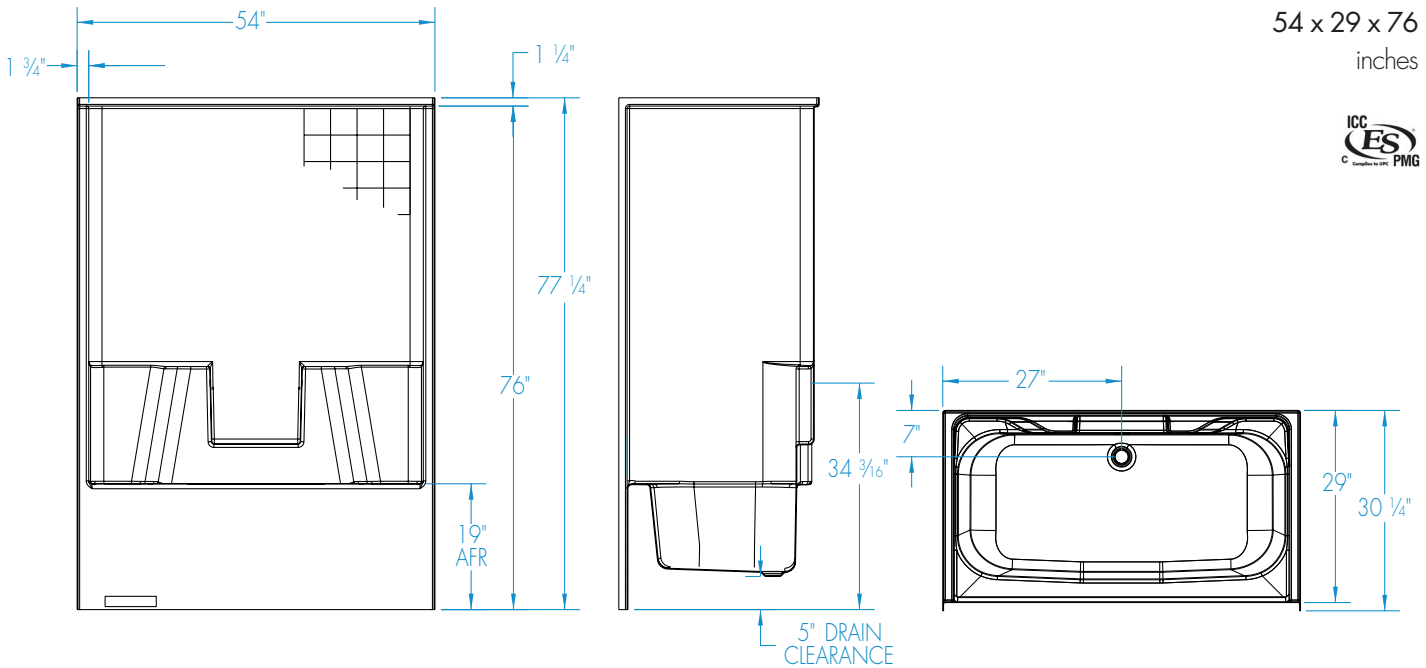

# 2543CTGM

54 x 29 x 76  
inches

**FEATURES** lbs      Dimensional Tolerance  $\pm \frac{3}{16}$ ". Dimensions needed for site preparation should be measured from the unit. Aquatic assumes no responsibility for preparatory work.

## DIMENSIONS

Specifications	inches
Width: Overall / Net	54
Depth: Overall / Net	30 1/4 / 29
Height: Overall / Net	77 1/4 / 76
Enclosure Opening	50 1/2
Skirt Height	19
Drain Rough-In (from Back Wall)	2 1/2
Drain Rough-In (from Side Wall)	27
Drain: Diameter / Clearance	2 / 5

## FRAMING DIMENSIONS

 inches

Type	D Depth	W Width	H Height	A	B	C
Alcove	30 1/4	54 1/8	-	Box Out	27	2 1/2