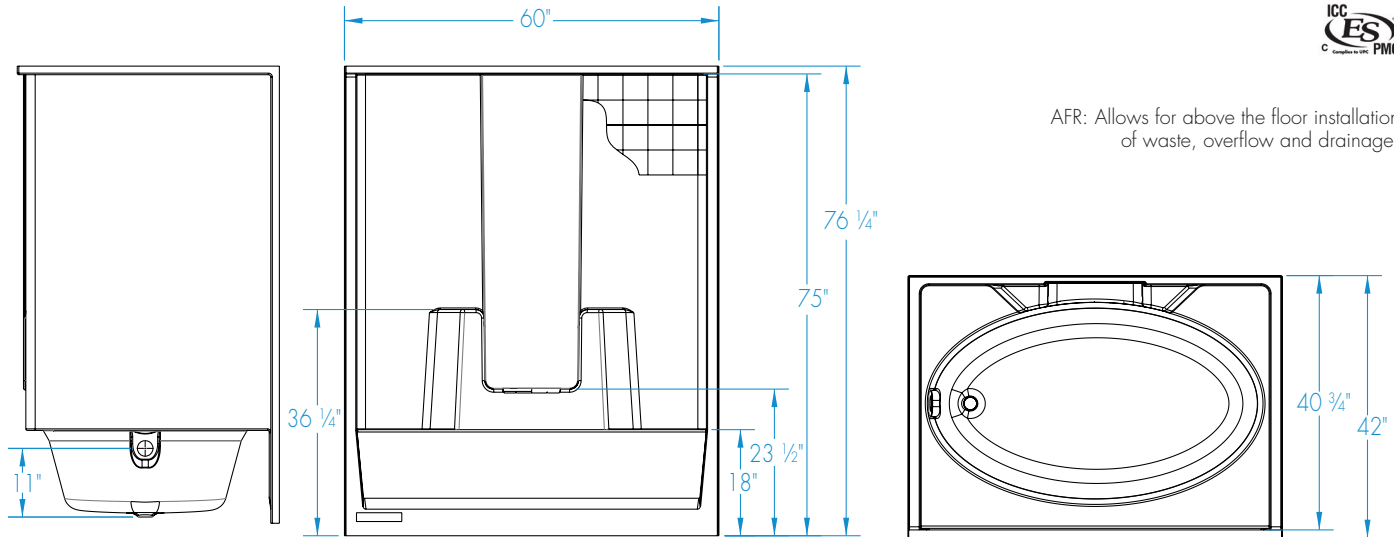

COLOR OPTIONS

Stock	Upgraded	Premium
White	Almond Linen/Biscuit Bone	Black Mexican Sand Sand Bar Sterling Silver

2603CTSM

60 x 40 ¾ x 75
inches

AFR: Allows for above the floor installation of waste, overflow and drainage.

FEATURES lbs Dimensional Tolerance $\pm 3/8"$. Dimensions needed for site preparation should be measured from the unit. Aquatic assumes no responsibility for preparatory work.

Model #	Material	Wall Finish	Jets	Motor	Controls	Drain	Net Wt.	Pkg. Wt.
AFR Tub-Shower #2603CTSM	AcrylX™	Textured Tile	-	-	-	LH or RH	149	154

DIMENSIONS

Specifications	inches
Width: Overall / Net	60
Depth: Overall / Net	42 / 40 ¾
Height: Overall / Net	76 ¼ / 75
Enclosure Opening	55 ¾
Skirt Height	18
Drain Rough-In (from Back Wall)	20 ½
Drain Rough-In (from Side Wall)	2 ¾
Drain: Diameter / Clearance	2 / 4 ¼