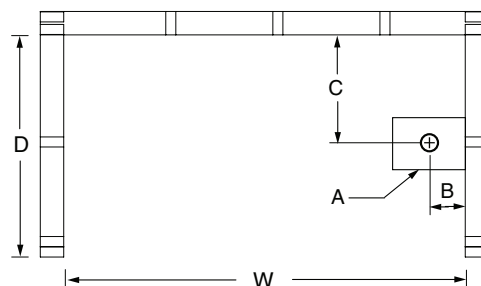

FEATURES lbs Dimensional Tolerance $\pm 3/8"$. Dimensions needed for site preparation should be measured from the unit. Aquatic assumes no responsibility for preparatory work.

Model #	Material	Wall Finish	Jets	Motor	Controls	Drain	Net Wt.	Pkg. Wt.
AFR Tub-Shower #2603CTSM	AcrylX™	Textured Tile	-	-	-	LH or RH	149	154

DIMENSIONS

Specifications	inches
Width: Overall / Net	60
Depth: Overall / Net	42 / 40 ¾
Height: Overall / Net	76 ¼ / 75
Enclosure Opening	55 ¾
Skirt Height	18
Drain Rough-In (from Back Wall)	20 ½
Drain Rough-In (from Side Wall)	2 ¾
Drain: Diameter / Clearance	2 / 4 ¼

FRAMING DIMENSIONS

 inches

Type	D Depth	W Width	H Height	A	B	C
Alcove	42	60 ⅞	-	Box Out	2 ¾	20 ½

SUMP DATA

Top of Drain to Bottom of Overflow	Capacity to Overflow gal	Min. Operating Capacity gal	WIDTH @ centerline		DEPTH @ centerline	
			Top	Bottom	Top	Bottom
8 7/8	58	-	52	46	30 ½	24 ½