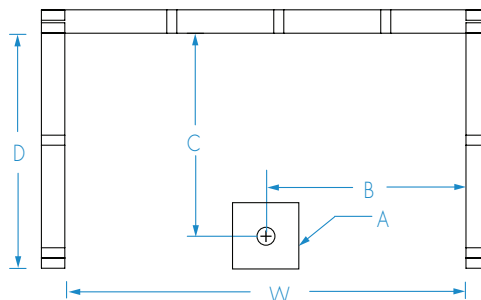

13636BFSBTTR

Interior: 36 x 36 x 76 ¾
Exterior: 42 x 38 ⅛ x 78 ¾
inches

FEATURES

Dimensional Tolerance ± 3/8". Dimensions needed for site preparation should be measured from the unit. Manufacturer assumes no responsibility for preparatory work.

Type and Model #	Material	Wall Finish	Pieces	Drain	Dam/Skirt Height	Net Wt. lbs	Pkg. Wt. lbs
Shower 13636BFSBTTR	AcrylX™ applied acrylic	Smooth tile	1	Center Front	½" skirt ½" beveled threshold	140	150

DIMENSIONS

Specifications	inches
Width: Ext. / Int.	42 / 36
Depth: Ext. / Int.	38 ⅛ / 36
Height: Ext. / Int.	78 ¾ / 76 ¾
Enclosure Opening:	36
Skirt Height:	½
Drain Rough-In (from Back Wall)	32 ⅝
Drain Rough-In (from Side Wall)	19 ⅛

FRAMING DIMENSIONS inches

Type	D Depth	W Width	H Height	A	B	C
Alcove	36	38 ¼	-	Box Out	19 ⅛	32 ⅝

Aquatic products may be specified as Lasco Bathware.