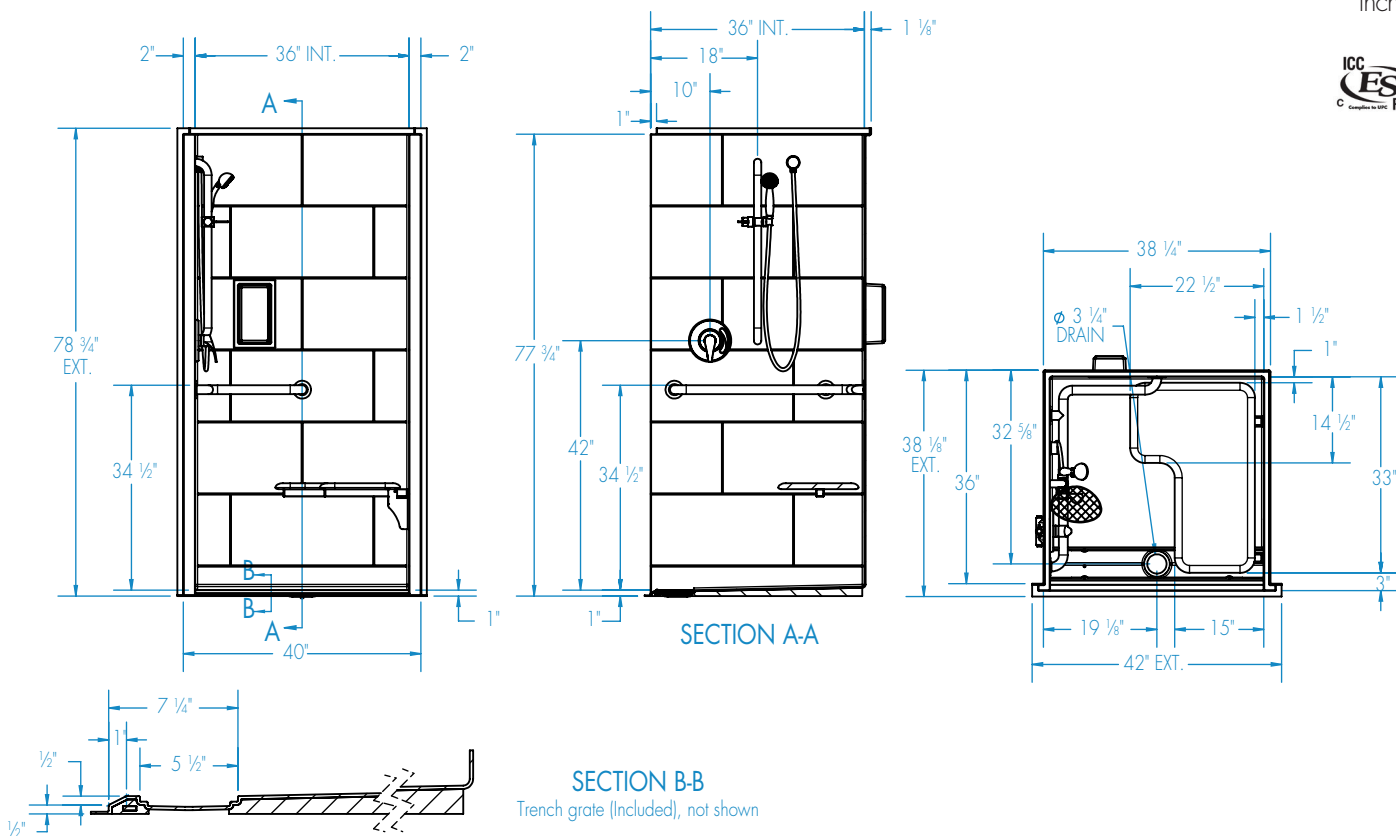

13636BFSBTTR – ACCESSIBLE SHOWERS

Interior: 36 x 36 x 76 ¾

Exterior: 42 x 38 ½ x 78 ¾

inches

The 13636BFSBTTR transfer shower features innovative installation design, including an engineered leveled base and improved front threshold with molded integral linear trench drain. A true time and money saver, our pre-leveled base lets you install directly on a **level** floor. And its front threshold is engineered to keep a constant level with the innovative nailing flange.

13636BFSBTTR

Interior: 36 x 36 x 76 ¾
Exterior: 42 x 38 ⅛ x 78 ¾
inches

FEATURES

Dimensional Tolerance ± 3/8". Dimensions needed for site preparation should be measured from the unit. Manufacturer assumes no responsibility for preparatory work.

DIMENSIONS

Specifications	inches
Width: Ext. / Int.	42 / 36
Depth: Ext. / Int.	38 ⅛ / 36
Height: Ext. / Int.	78 ¾ / 76 ¾
Enclosure Opening:	36
Skirt Height:	½
Drain Rough-In (from Back Wall)	32 ⅝
Drain Rough-In (from Side Wall)	19 ⅛

FRAMING DIMENSIONS inches

Type	D Depth	W Width	H Height	A	B	C
Alcove	36	38 ¼	-	Box Out	19 ⅛	32 ⅝

Aquatic products may be specified as Lasco Bathware.